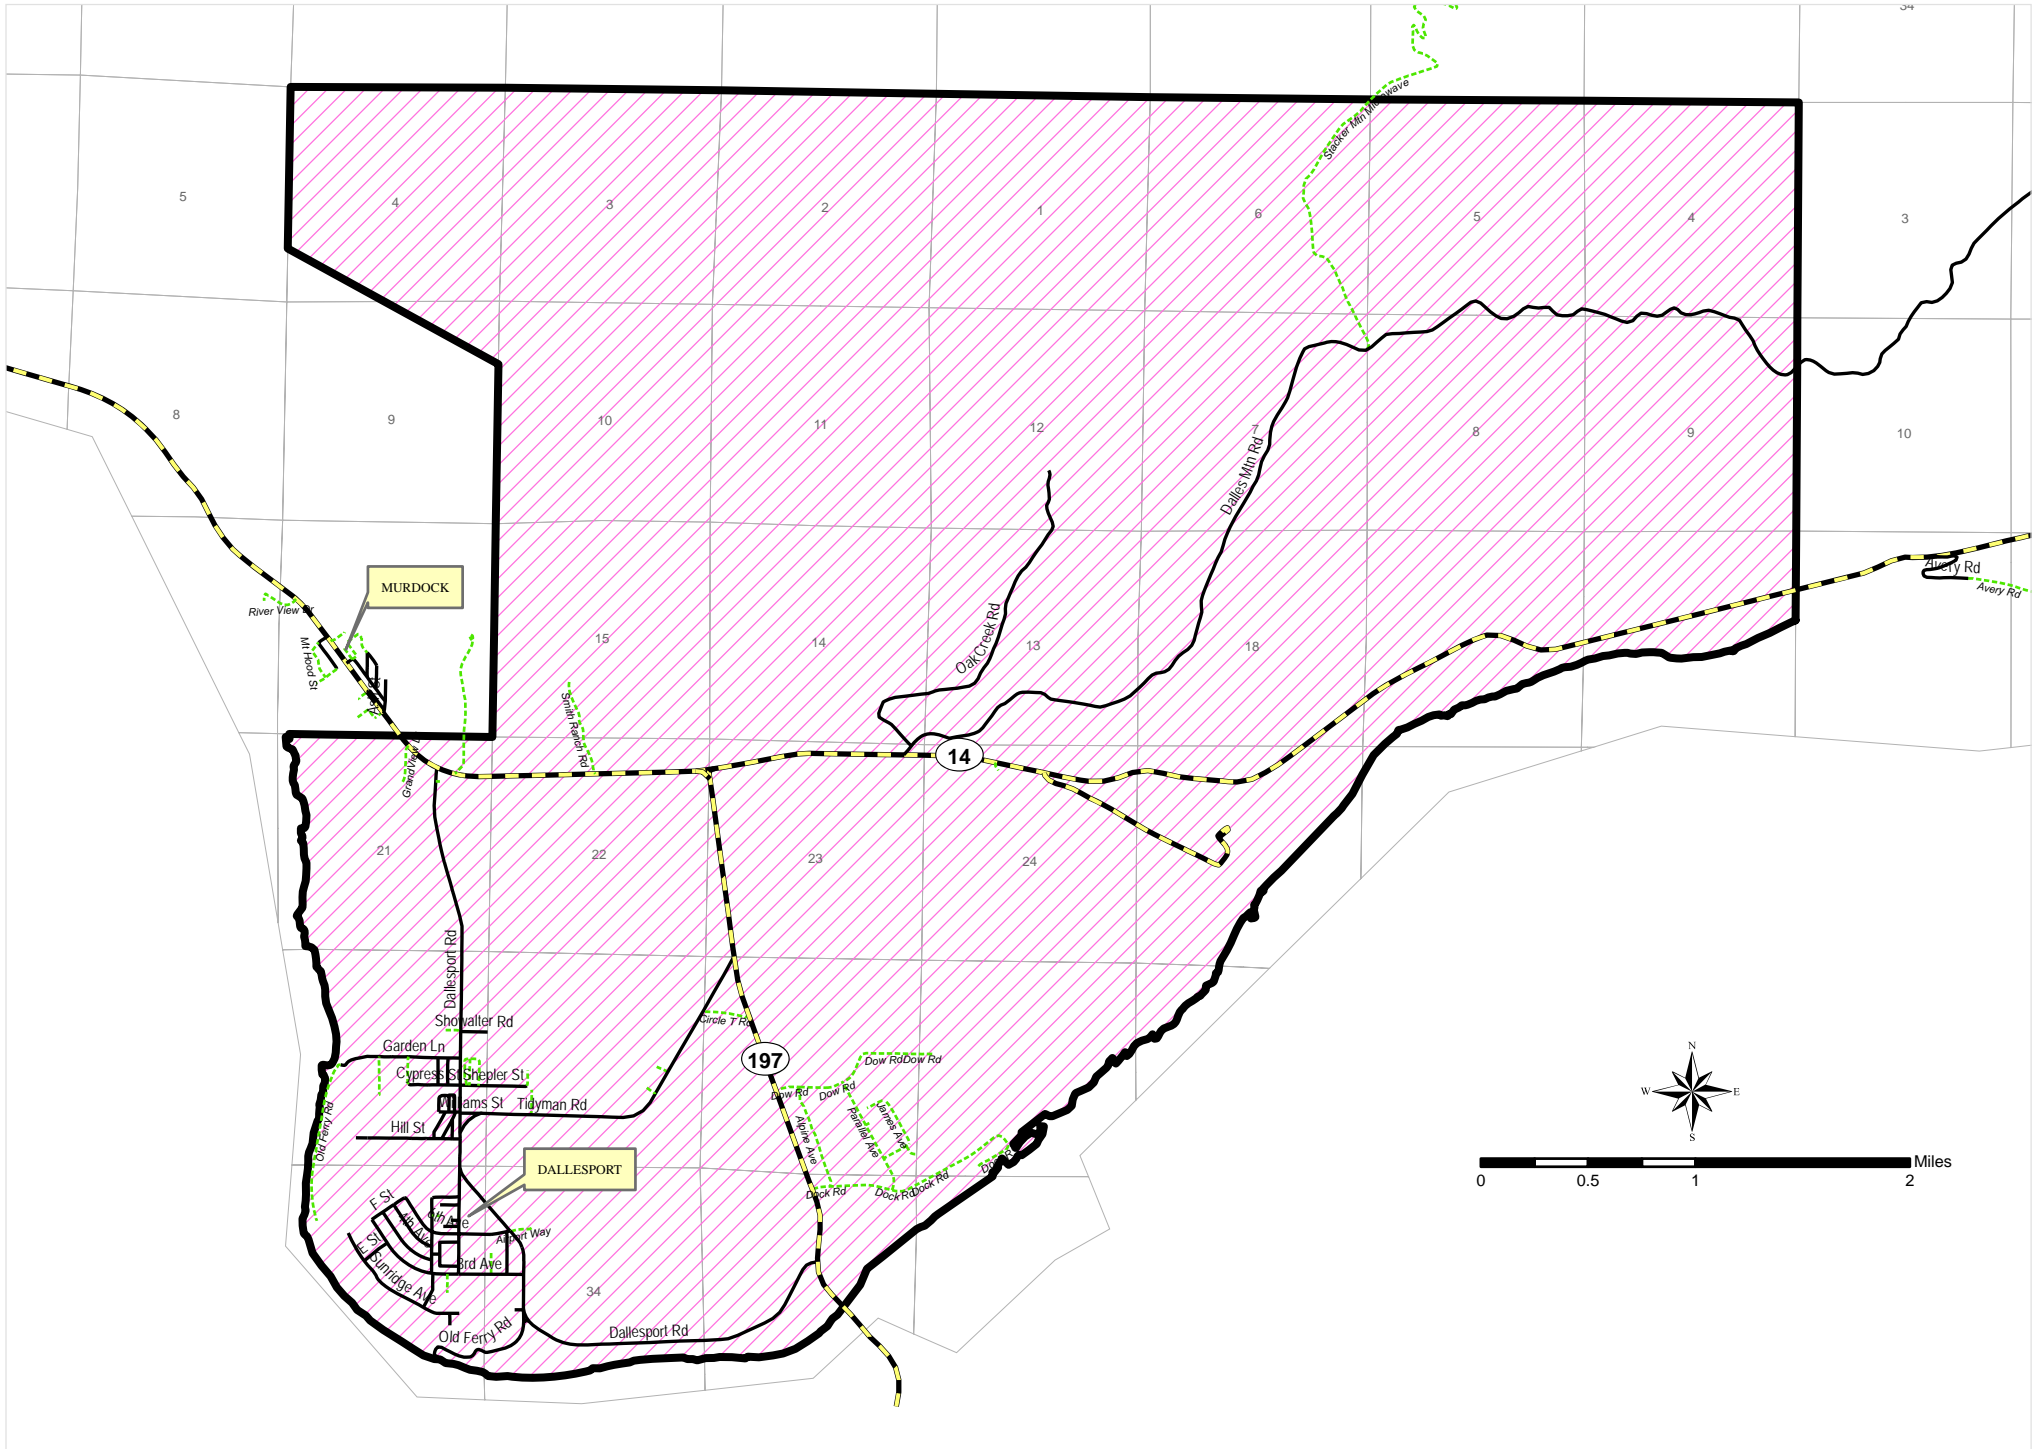

ALDER CREEK PRECINCT

ALDERDALE PRECINCT

APPLETON PRECINCT

BINGEN PRECINCT

CENTERVILLE PRECINCT

COLUMBUS PRECINCT

EAST KLICKITAT PRECINCT

EAST LYLE PRECINCT

FRUIT VALLEY PRECINCT

GLENWOOD PRECINCT

GOLDENDALE 1 PRECINCT

GOLDENDALE 2 PRECINCT

GOLDENDALE 3 PRECINCT

HIGH PRAIRIE PRECINCT

HUSUM PRECINCT

LYLE PRECINCT

APPLETON

LYLE

0 0.5 1 2 Miles

MTN BROOK PRECINCT

NORTH DALLES PRECINCT

NORTH FRUIT VALLEY PRECINCT

0 0.4 0.8 1.6 Miles

ORCHARD HEIGHTS PRECINCT

RIVER PRECINCT

TROUT LAKE PRECINCT

0 0.5 1 2 Miles

WEST KLICKITAT PRECINCT

WHITE SALMON PRECINCT

25

WISHRAM PRECINCT

WOODLAND PRECINCT