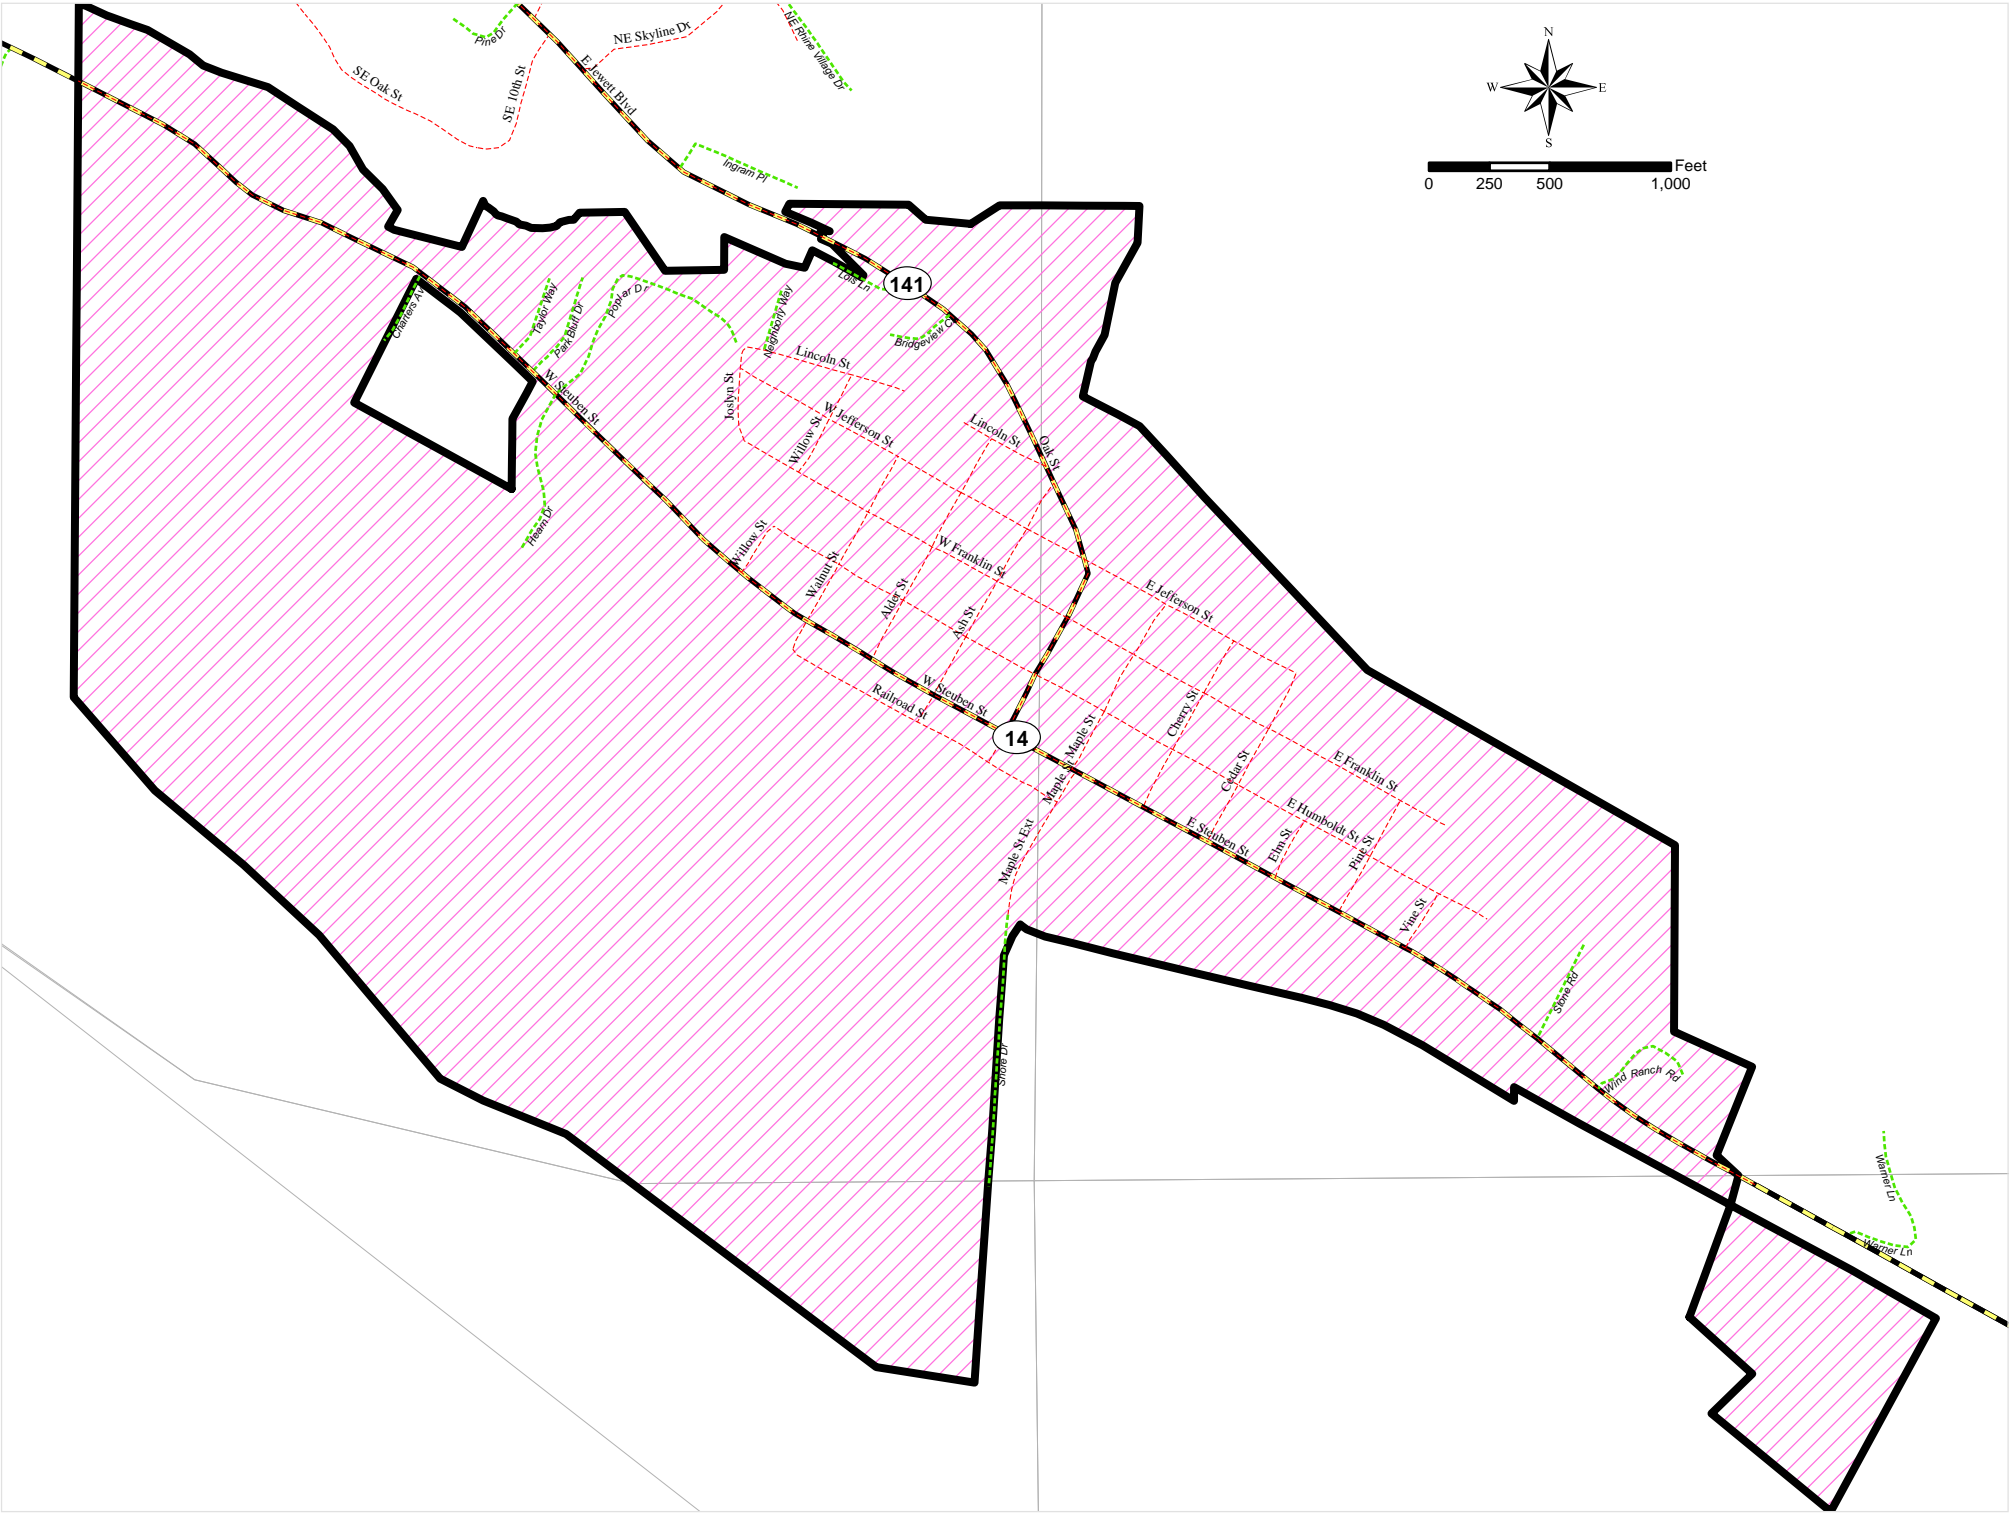

ALDER CREEK PRECINCT

ALDERDALE PRECINCT

APPLETON PRECINCT

BINGEN PRECINCT

CENTERVILLE PRECINCT

COLUMBUS PRECINCT

EAST KLICKITAT PRECINCT

EAST LYLE PRECINCT

FRUIT VALLEY PRECINCT

GLENWOOD PRECINCT

GOLDENDALE 1 PRECINCT

GOLDENDALE 2 PRECINCT

GOLDENDALE 3 PRECINCT

HIGH PRAIRIE PRECINCT

HUSUM PRECINCT

LYLE PRECINCT

APPLETON

LYLE

0 0.5 1 2 Miles

MTN BROOK PRECINCT

NORTH DALLES PRECINCT

NORTH FRUIT VALLEY PRECINCT

0 0.4 0.8 1.6 Miles

ORCHARD HEIGHTS PRECINCT

RIVER PRECINCT

TROUT LAKE PRECINCT

0 0.5 1 2 Miles

WEST KLICKITAT PRECINCT

WHITE SALMON PRECINCT

25

WISHRAM PRECINCT

WOODLAND PRECINCT