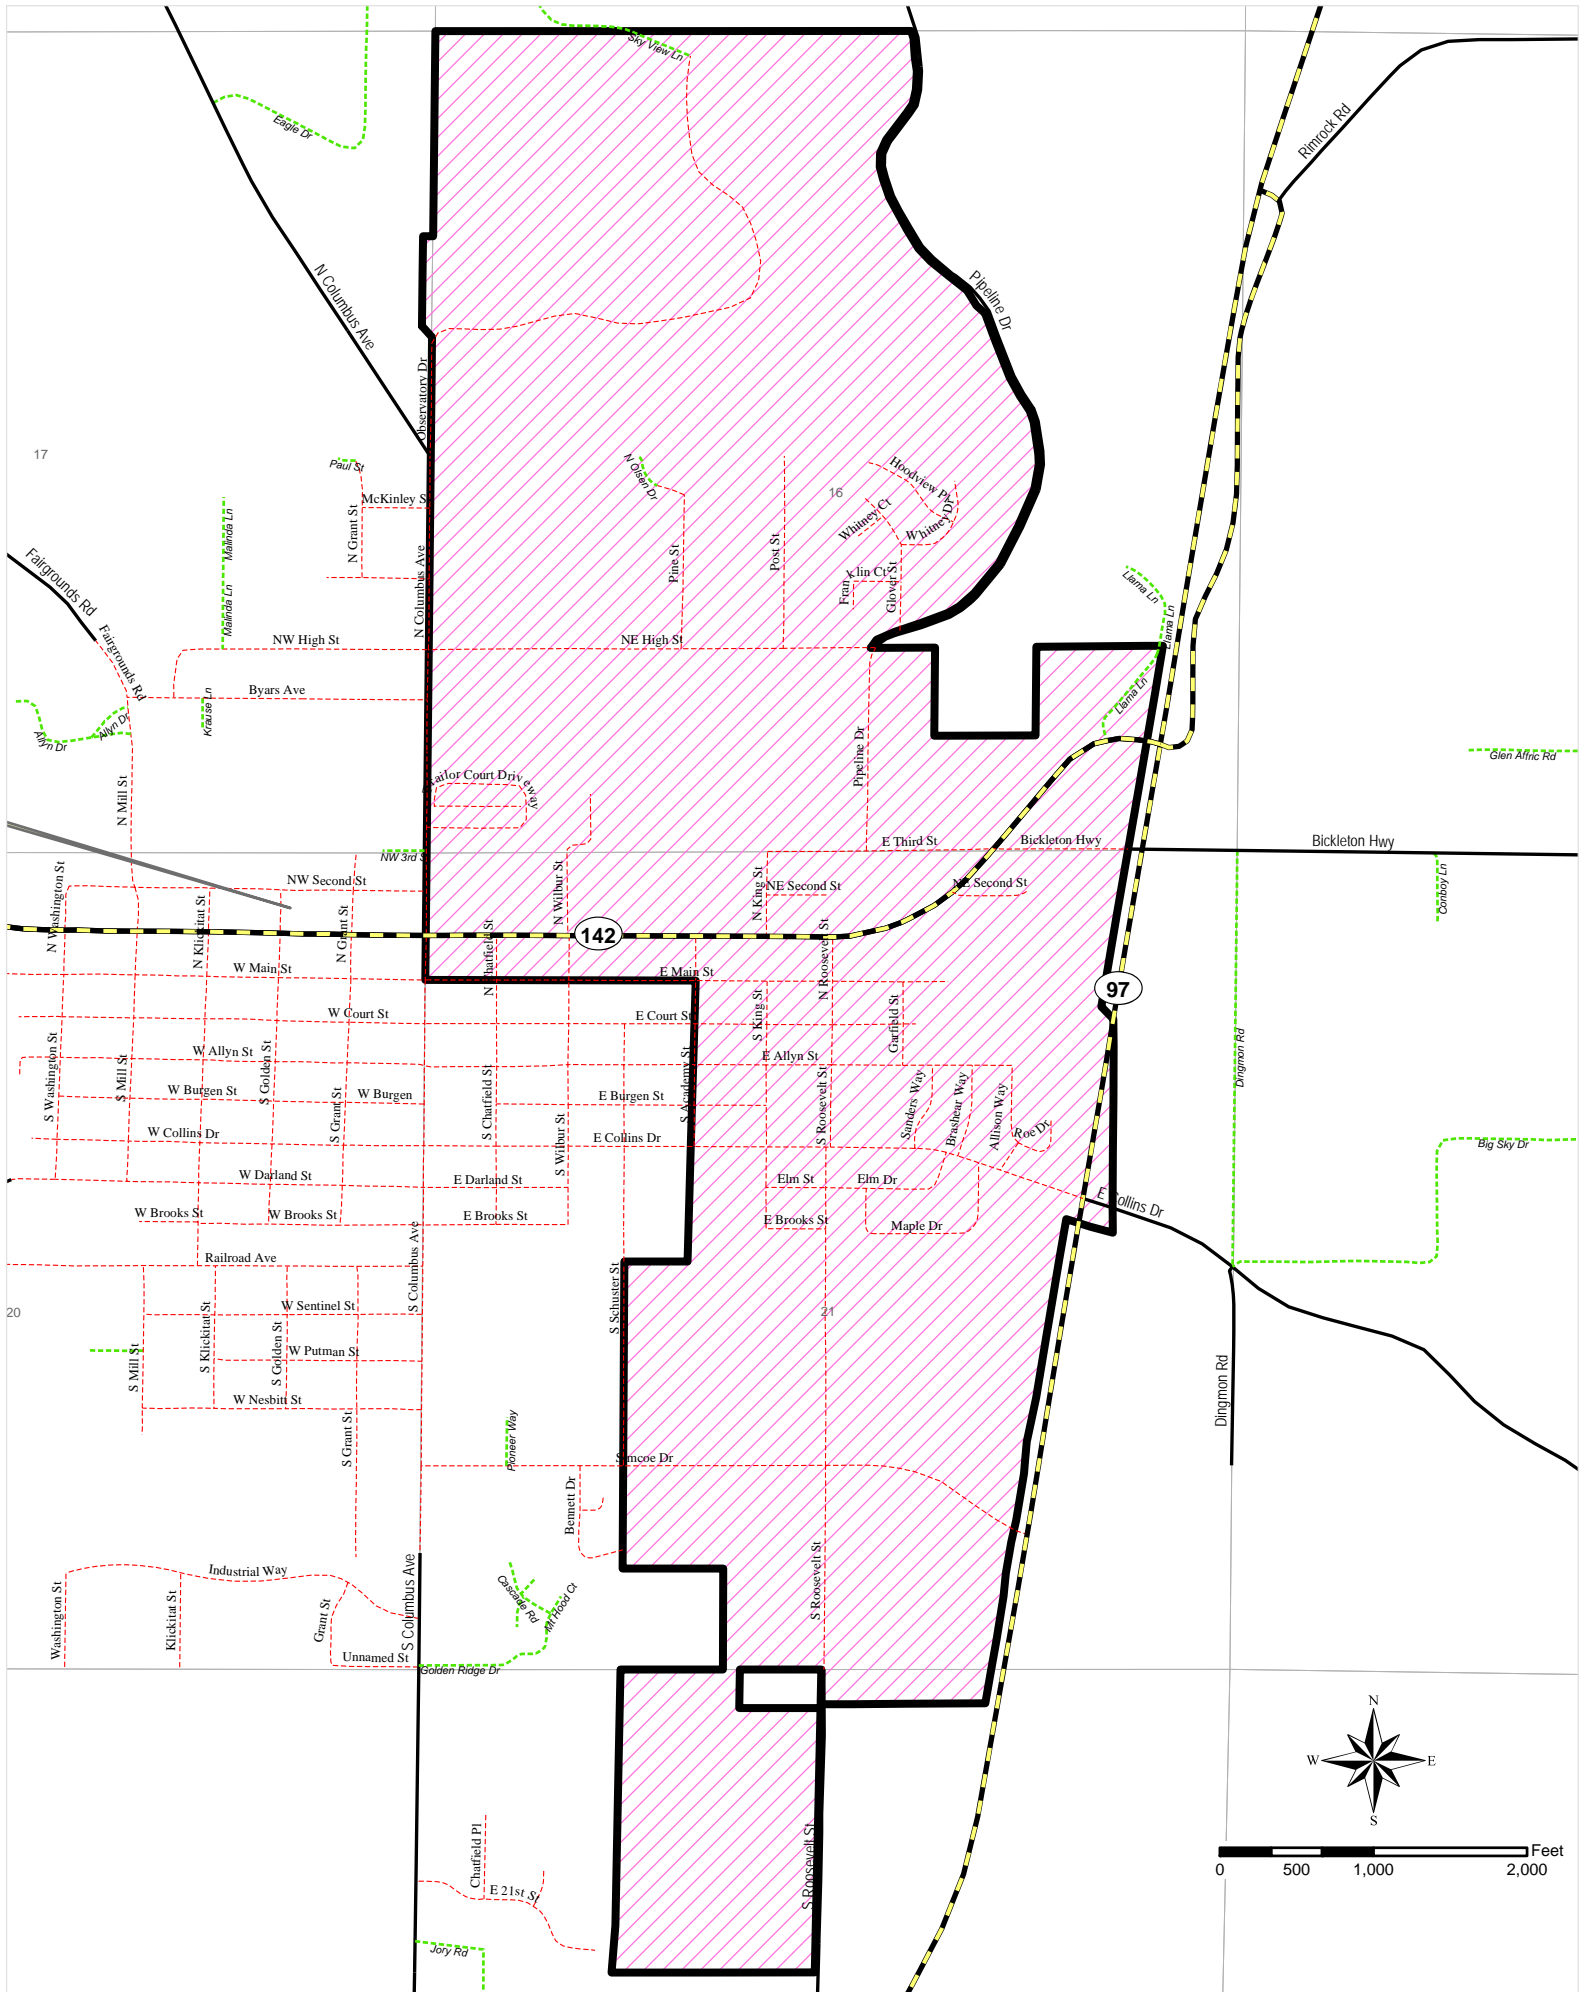

ALDER CREEK PRECINCT

ALDERDALE PRECINCT

APPLETON PRECINCT

BINGEN PRECINCT

CENTERVILLE PRECINCT

COLUMBUS PRECINCT

EAST KLICKITAT PRECINCT

EAST LYLE PRECINCT

FRUIT VALLEY PRECINCT

GLENWOOD PRECINCT

GOLDENDALE 1 PRECINCT

GOLDENDALE 2 PRECINCT

GOLDENDALE 3 PRECINCT

HIGH PRAIRIE PRECINCT

HUSUM PRECINCT

LYLE PRECINCT

APPLETON

LYLE

0 0.5 1 2 Miles

MTN BROOK PRECINCT

NORTH DALLES PRECINCT

NORTH FRUIT VALLEY PRECINCT

0 0.4 0.8 1.6 Miles

ORCHARD HEIGHTS PRECINCT

RIVER PRECINCT

TROUT LAKE PRECINCT

0 0.5 1 2 Miles

WEST KLICKITAT PRECINCT

WHITE SALMON PRECINCT

25

WISHRAM PRECINCT

WOODLAND PRECINCT