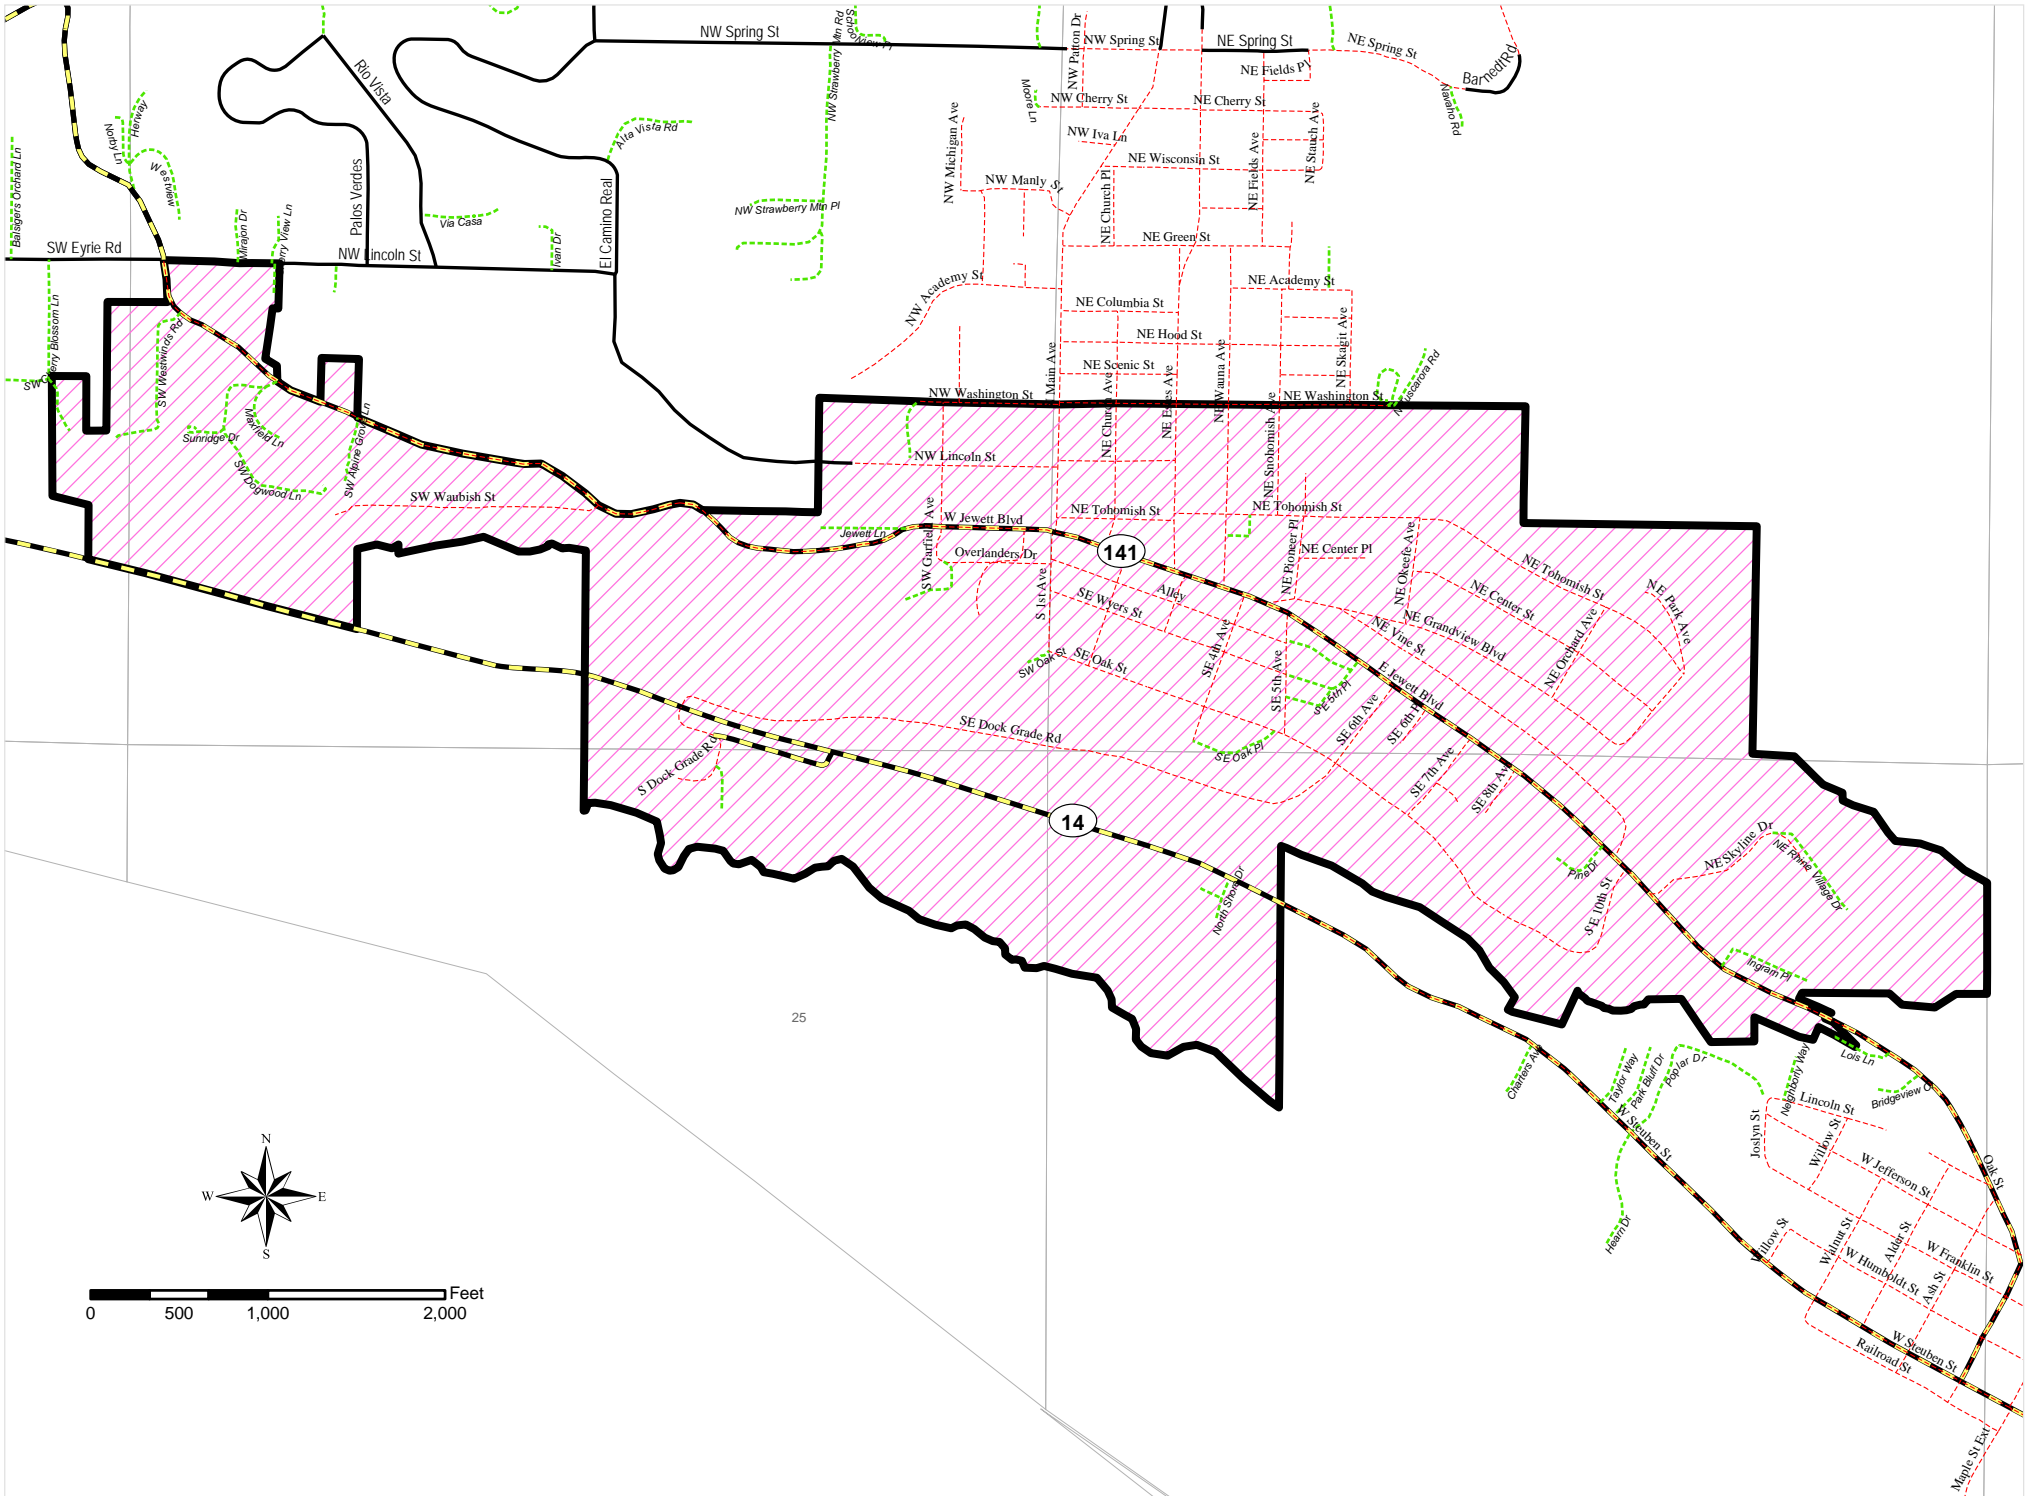

ALDER CREEK PRECINCT

ALDERDALE PRECINCT

APPLETON PRECINCT

BINGEN PRECINCT

CENTERVILLE PRECINCT

COLUMBUS PRECINCT

EAST KLICKITAT PRECINCT

EAST LYLE PRECINCT

FRUIT VALLEY PRECINCT

GLENWOOD PRECINCT

GOLDENDALE 1 PRECINCT

GOLDENDALE 2 PRECINCT

GOLDENDALE 3 PRECINCT

HIGH PRAIRIE PRECINCT

HUSUM PRECINCT

LYLE PRECINCT

APPLETON

LYLE

0 0.5 1 2 Miles

MTN BROOK PRECINCT

NORTH DALLES PRECINCT

NORTH FRUIT VALLEY PRECINCT

0 0.4 0.8 1.6 Miles

ORCHARD HEIGHTS PRECINCT

RIVER PRECINCT

TROUT LAKE PRECINCT

0 0.5 1 2 Miles

WEST KLICKITAT PRECINCT

WHITE SALMON PRECINCT

25

WISHRAM PRECINCT

WOODLAND PRECINCT