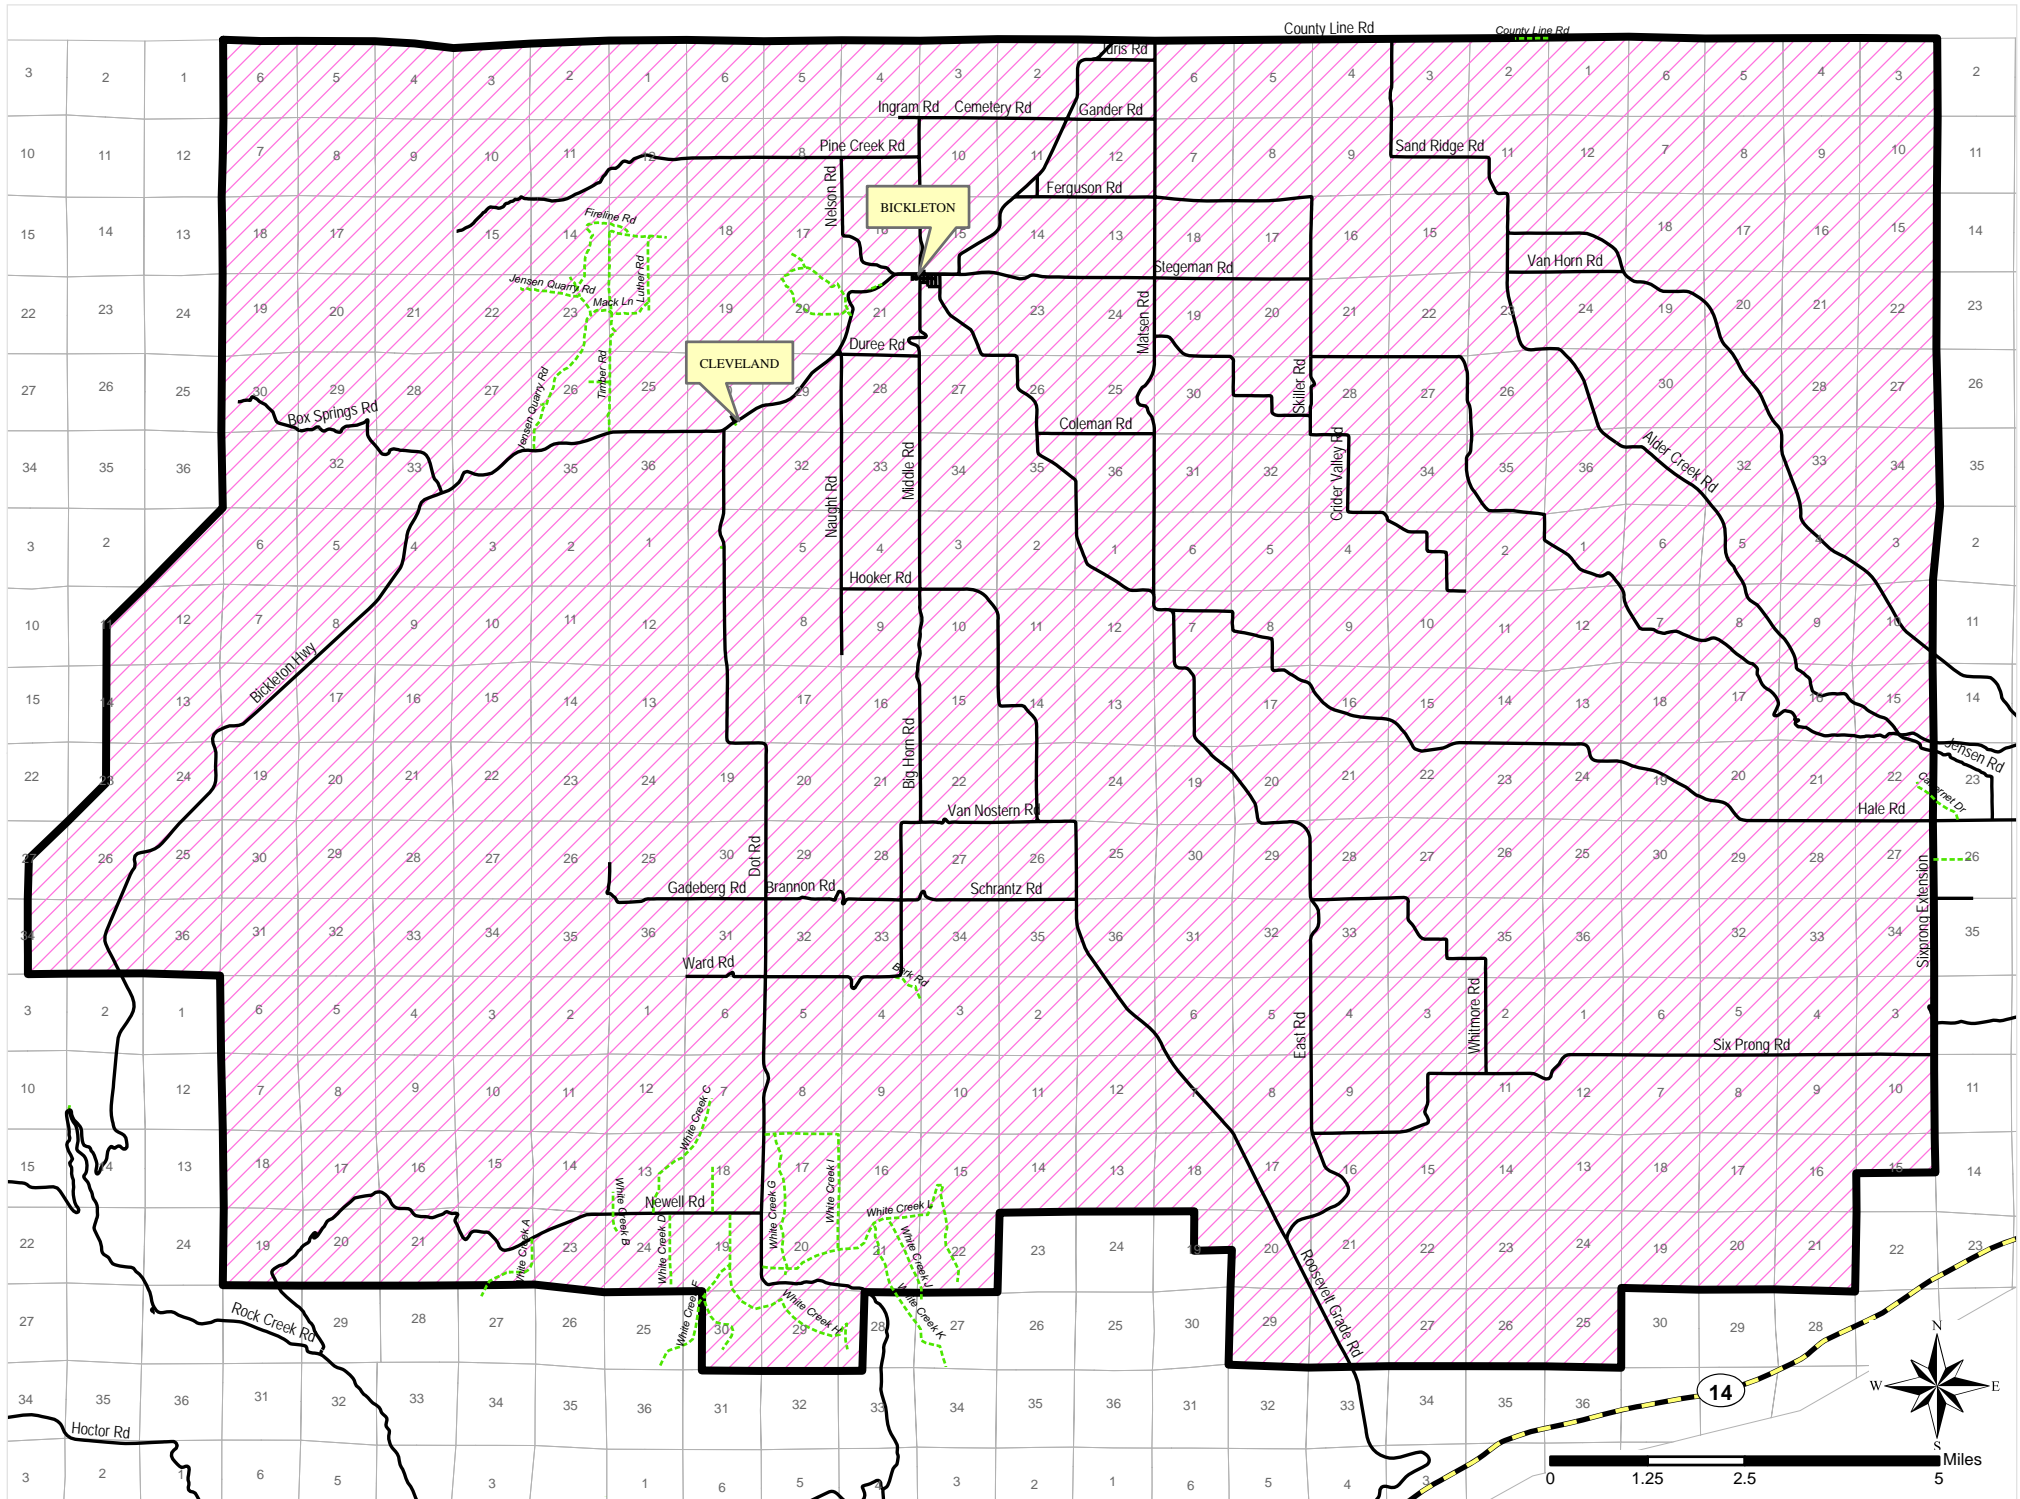

ALDER CREEK PRECINCT

ALDERDALE PRECINCT

APPLETON PRECINCT

BINGEN PRECINCT

CENTERVILLE PRECINCT

COLUMBUS PRECINCT

EAST KLICKITAT PRECINCT

EAST LYLE PRECINCT

FRUIT VALLEY PRECINCT

GLENWOOD PRECINCT

GOLDENDALE 1 PRECINCT

GOLDENDALE 2 PRECINCT

GOLDENDALE 3 PRECINCT

HIGH PRAIRIE PRECINCT

HUSUM PRECINCT

LYLE PRECINCT

APPLETON

LYLE

0 0.5 1 2 Miles

MTN BROOK PRECINCT

NORTH DALLES PRECINCT

NORTH FRUIT VALLEY PRECINCT

0 0.4 0.8 1.6 Miles

ORCHARD HEIGHTS PRECINCT

RIVER PRECINCT

TROUT LAKE PRECINCT

0 0.5 1 2 Miles

WEST KLICKITAT PRECINCT

WHITE SALMON PRECINCT

25

WISHRAM PRECINCT

WOODLAND PRECINCT