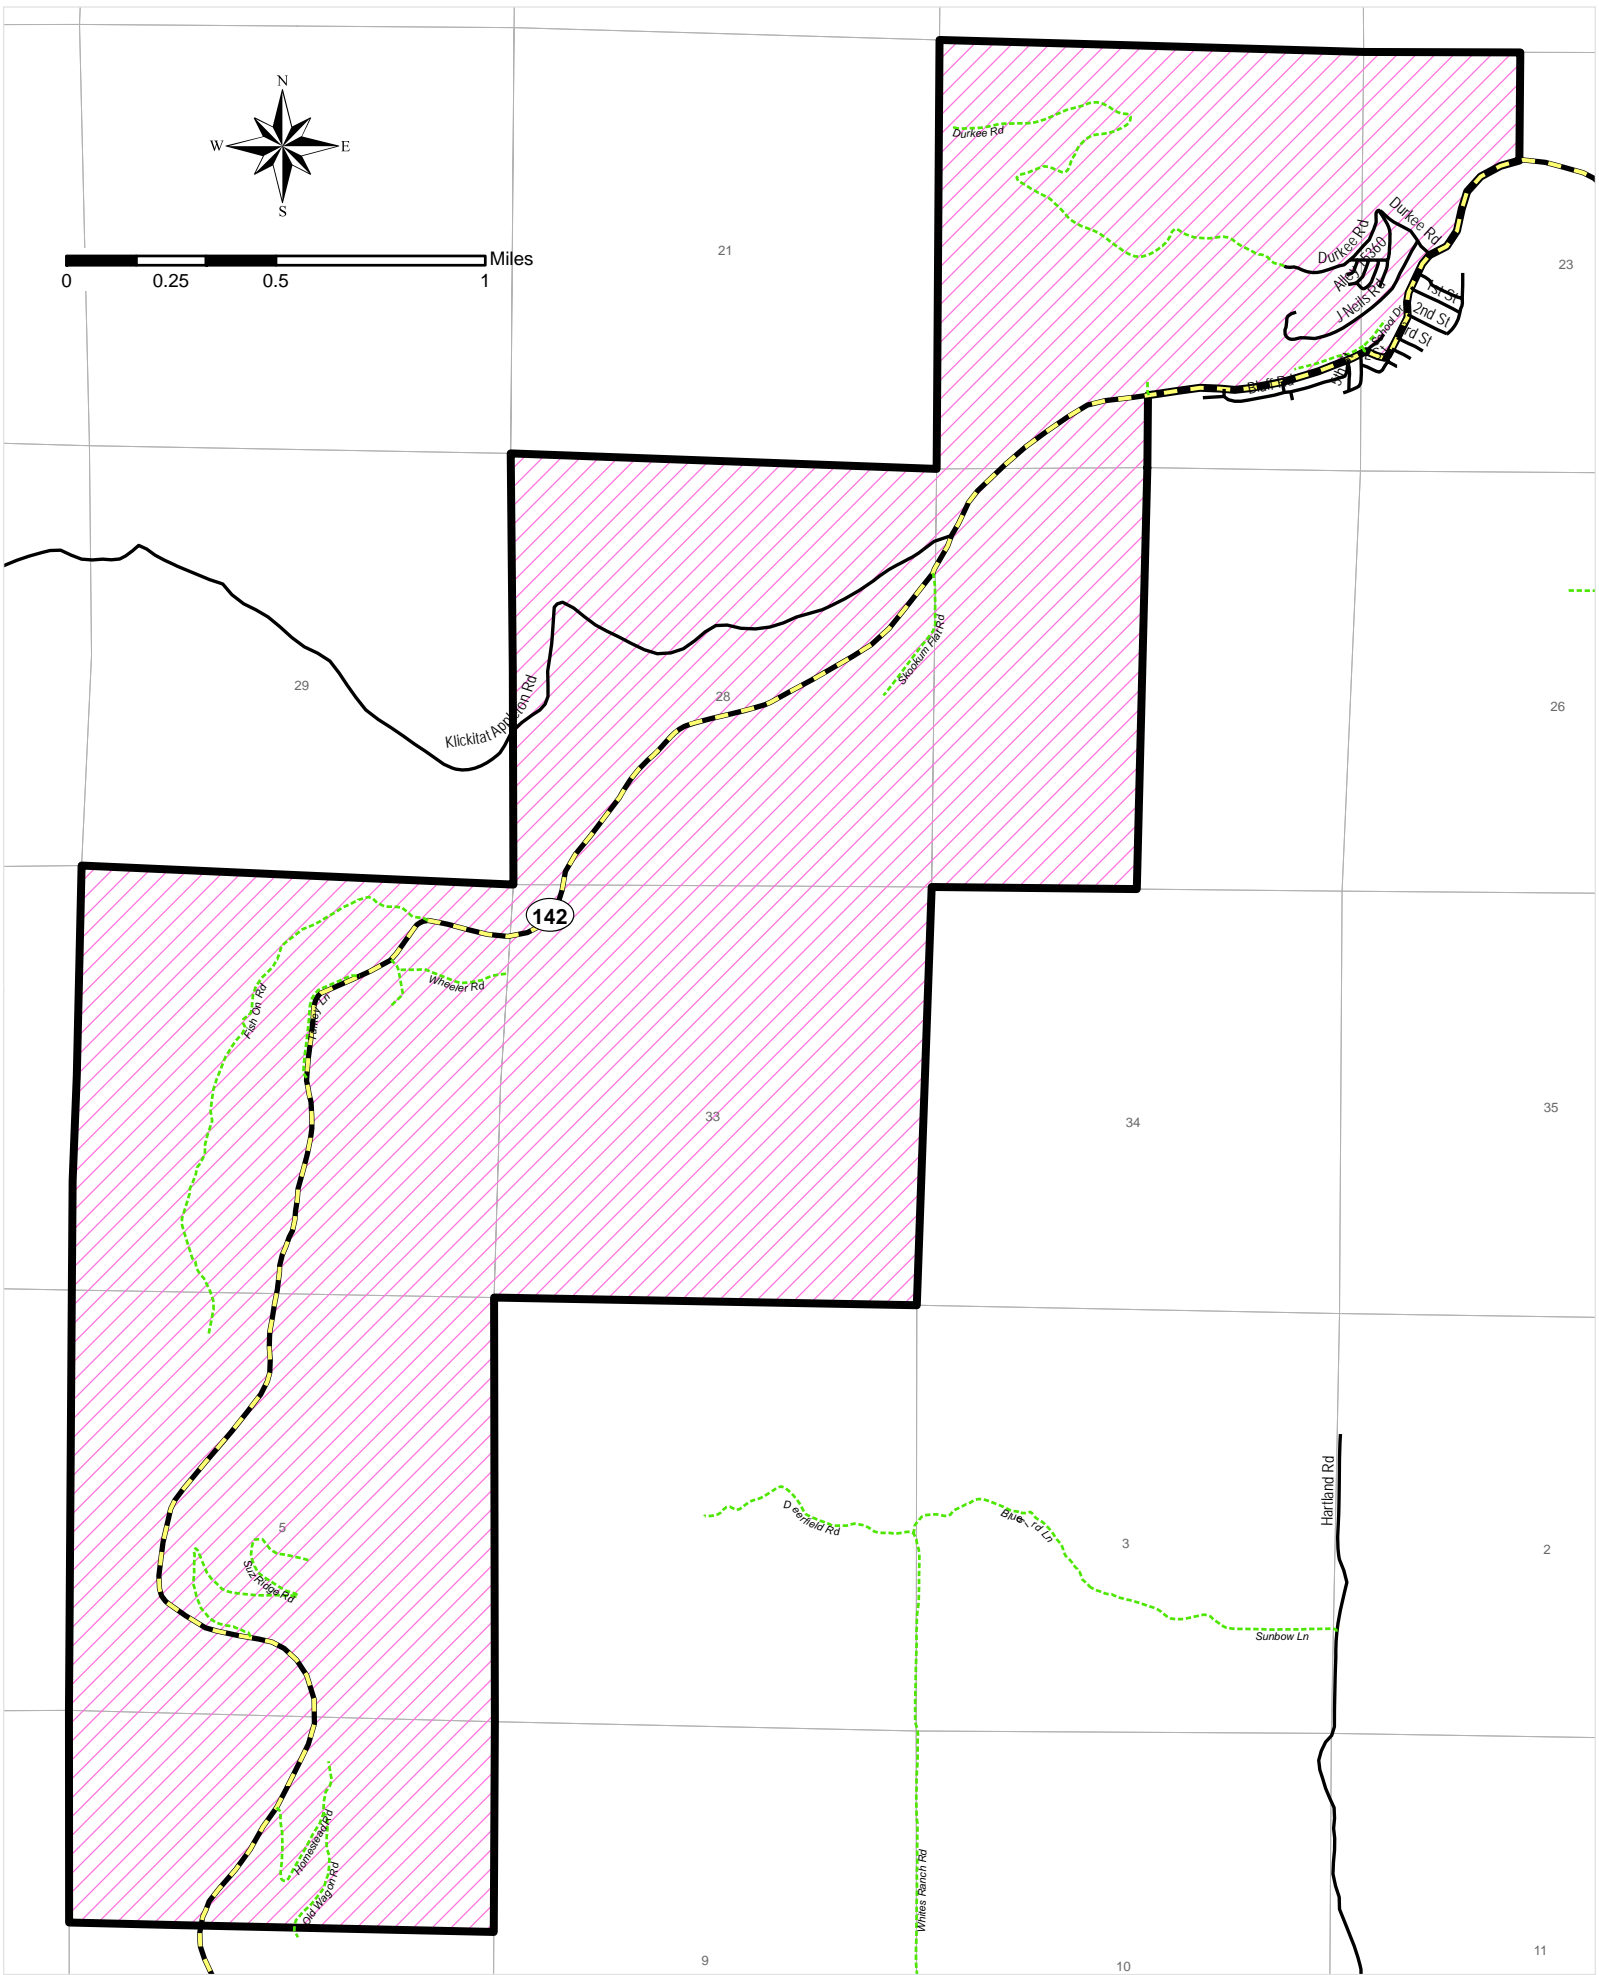

ALDER CREEK PRECINCT

ALDERDALE PRECINCT

APPLETON PRECINCT

BINGEN PRECINCT

CENTERVILLE PRECINCT

COLUMBUS PRECINCT

EAST KLICKITAT PRECINCT

EAST LYLE PRECINCT

FRUIT VALLEY PRECINCT

GLENWOOD PRECINCT

GOLDENDALE 1 PRECINCT

GOLDENDALE 2 PRECINCT

GOLDENDALE 3 PRECINCT

HIGH PRAIRIE PRECINCT

HUSUM PRECINCT

LYLE PRECINCT

APPLETON

LYLE

0 0.5 1 2 Miles

MTN BROOK PRECINCT

NORTH DALLES PRECINCT

NORTH FRUIT VALLEY PRECINCT

0 0.4 0.8 1.6 Miles

ORCHARD HEIGHTS PRECINCT

RIVER PRECINCT

TROUT LAKE PRECINCT

0 0.5 1 2 Miles

WEST KLICKITAT PRECINCT

WHITE SALMON PRECINCT

25

WISHRAM PRECINCT

WOODLAND PRECINCT