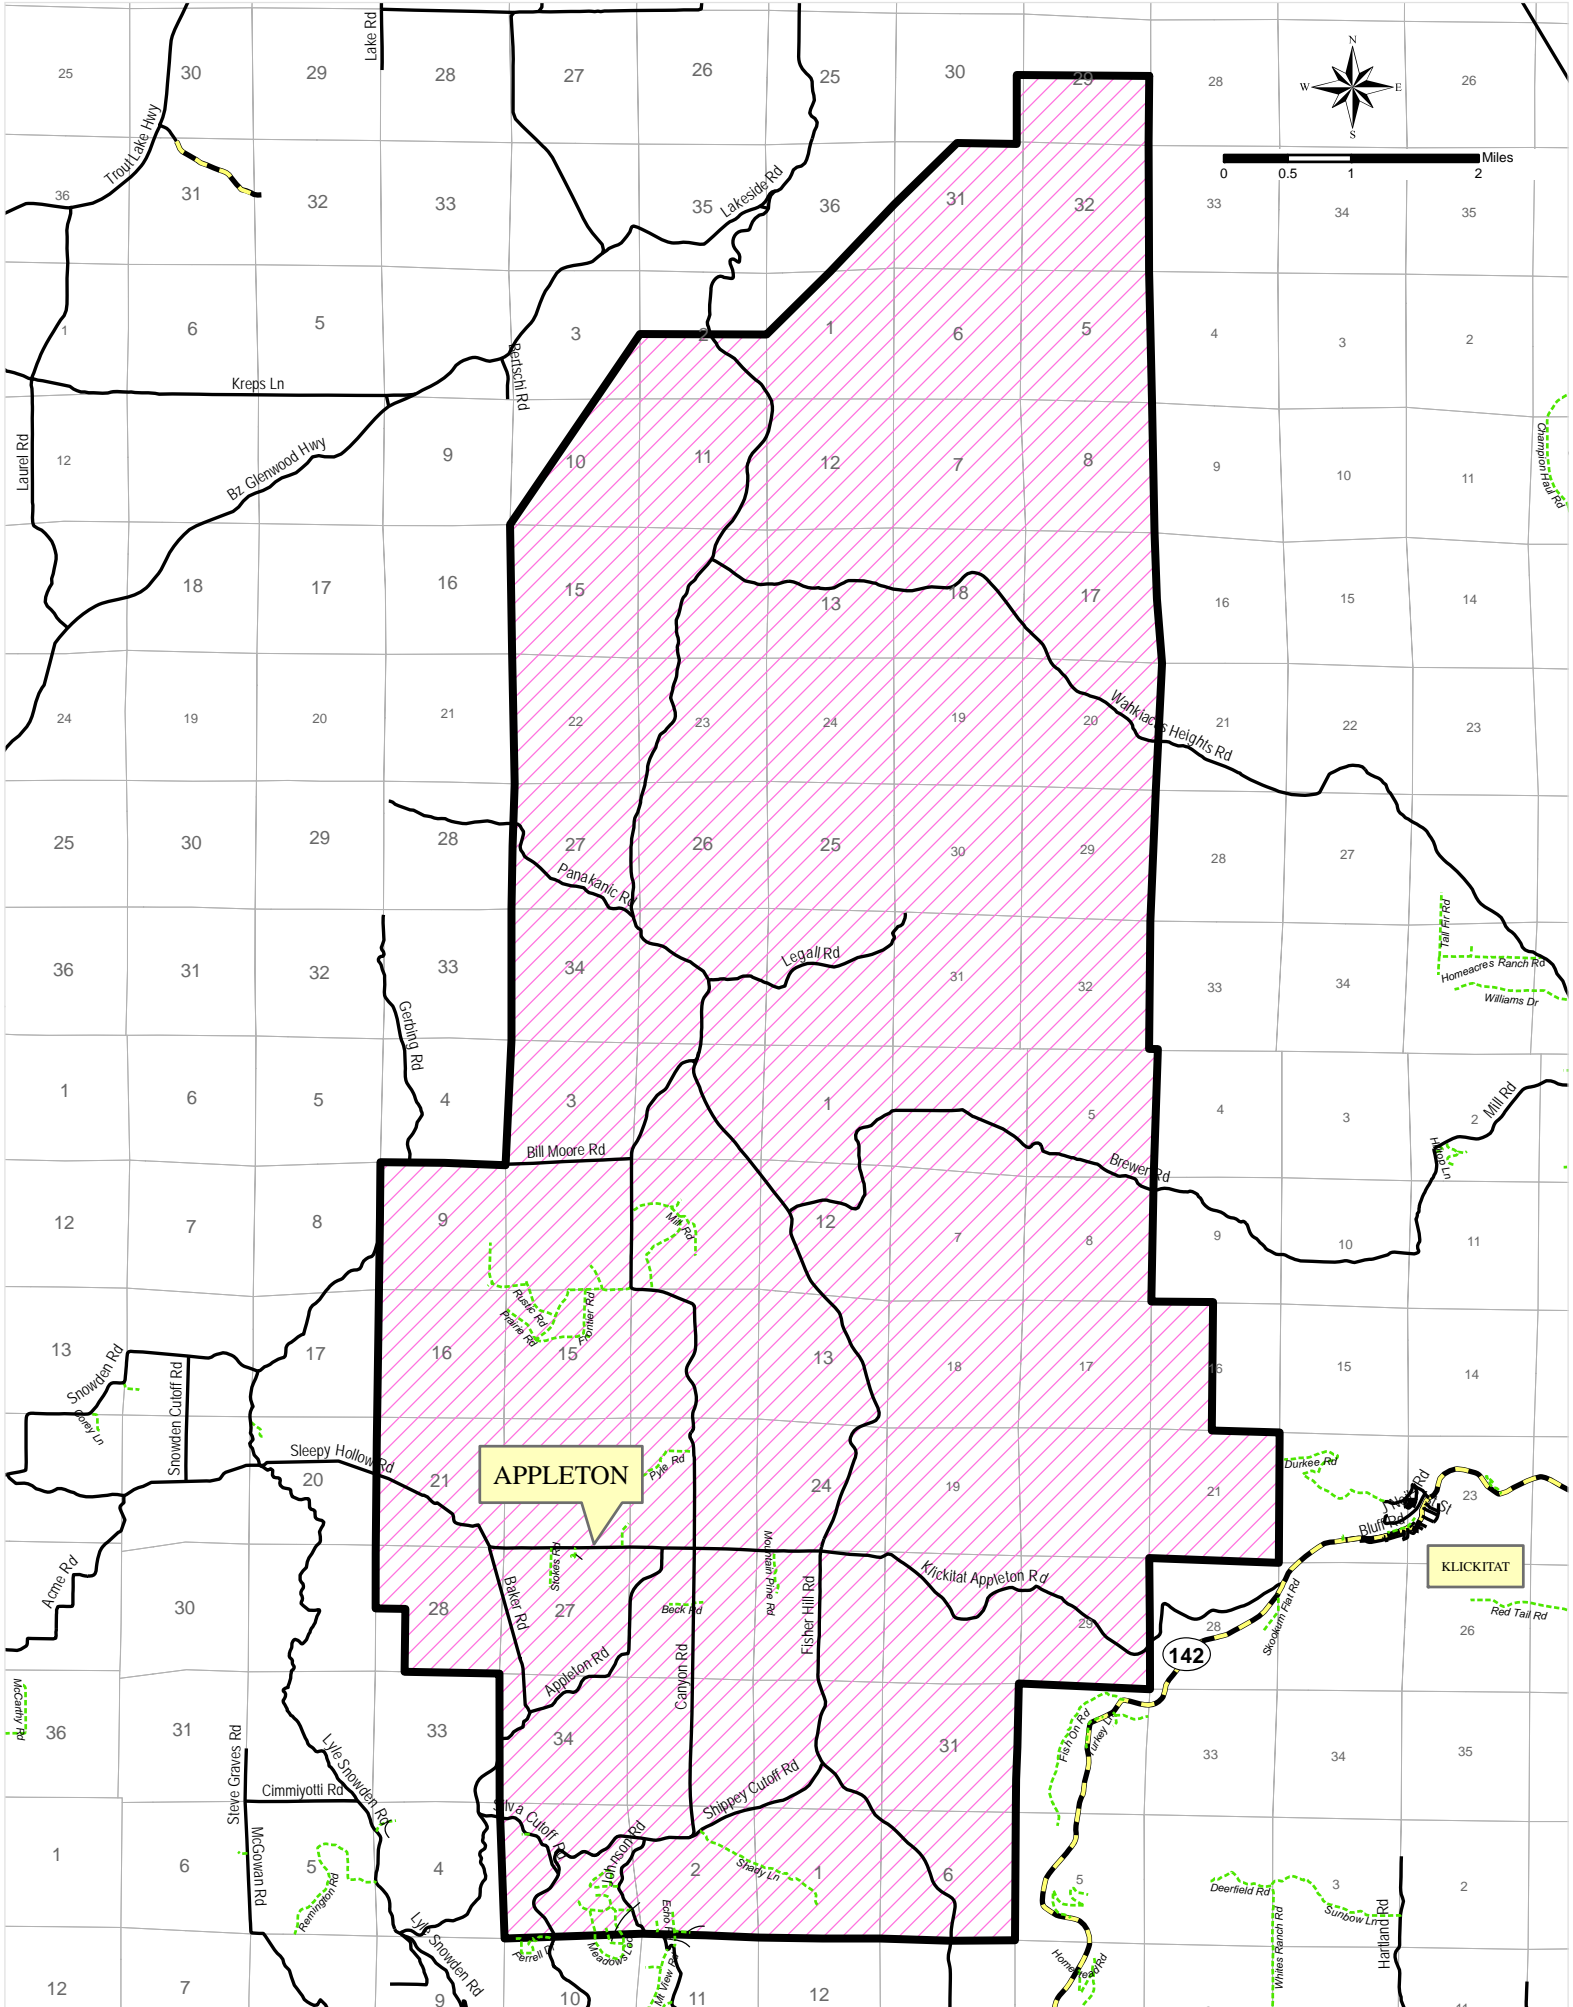

ALDER CREEK PRECINCT

ALDERDALE PRECINCT

APPLETON PRECINCT

BINGEN PRECINCT

CENTERVILLE PRECINCT

COLUMBUS PRECINCT

EAST KLICKITAT PRECINCT

EAST LYLE PRECINCT

FRUIT VALLEY PRECINCT

GLENWOOD PRECINCT

GOLDENDALE 1 PRECINCT

GOLDENDALE 2 PRECINCT

GOLDENDALE 3 PRECINCT

HIGH PRAIRIE PRECINCT

HUSUM PRECINCT

LYLE PRECINCT

APPLETON

LYLE

0 0.5 1 2 Miles

MTN BROOK PRECINCT

NORTH DALLES PRECINCT

NORTH FRUIT VALLEY PRECINCT

0 0.4 0.8 1.6 Miles

ORCHARD HEIGHTS PRECINCT

RIVER PRECINCT

TROUT LAKE PRECINCT

0 0.5 1 2 Miles

WEST KLICKITAT PRECINCT

WHITE SALMON PRECINCT

25

WISHRAM PRECINCT

WOODLAND PRECINCT