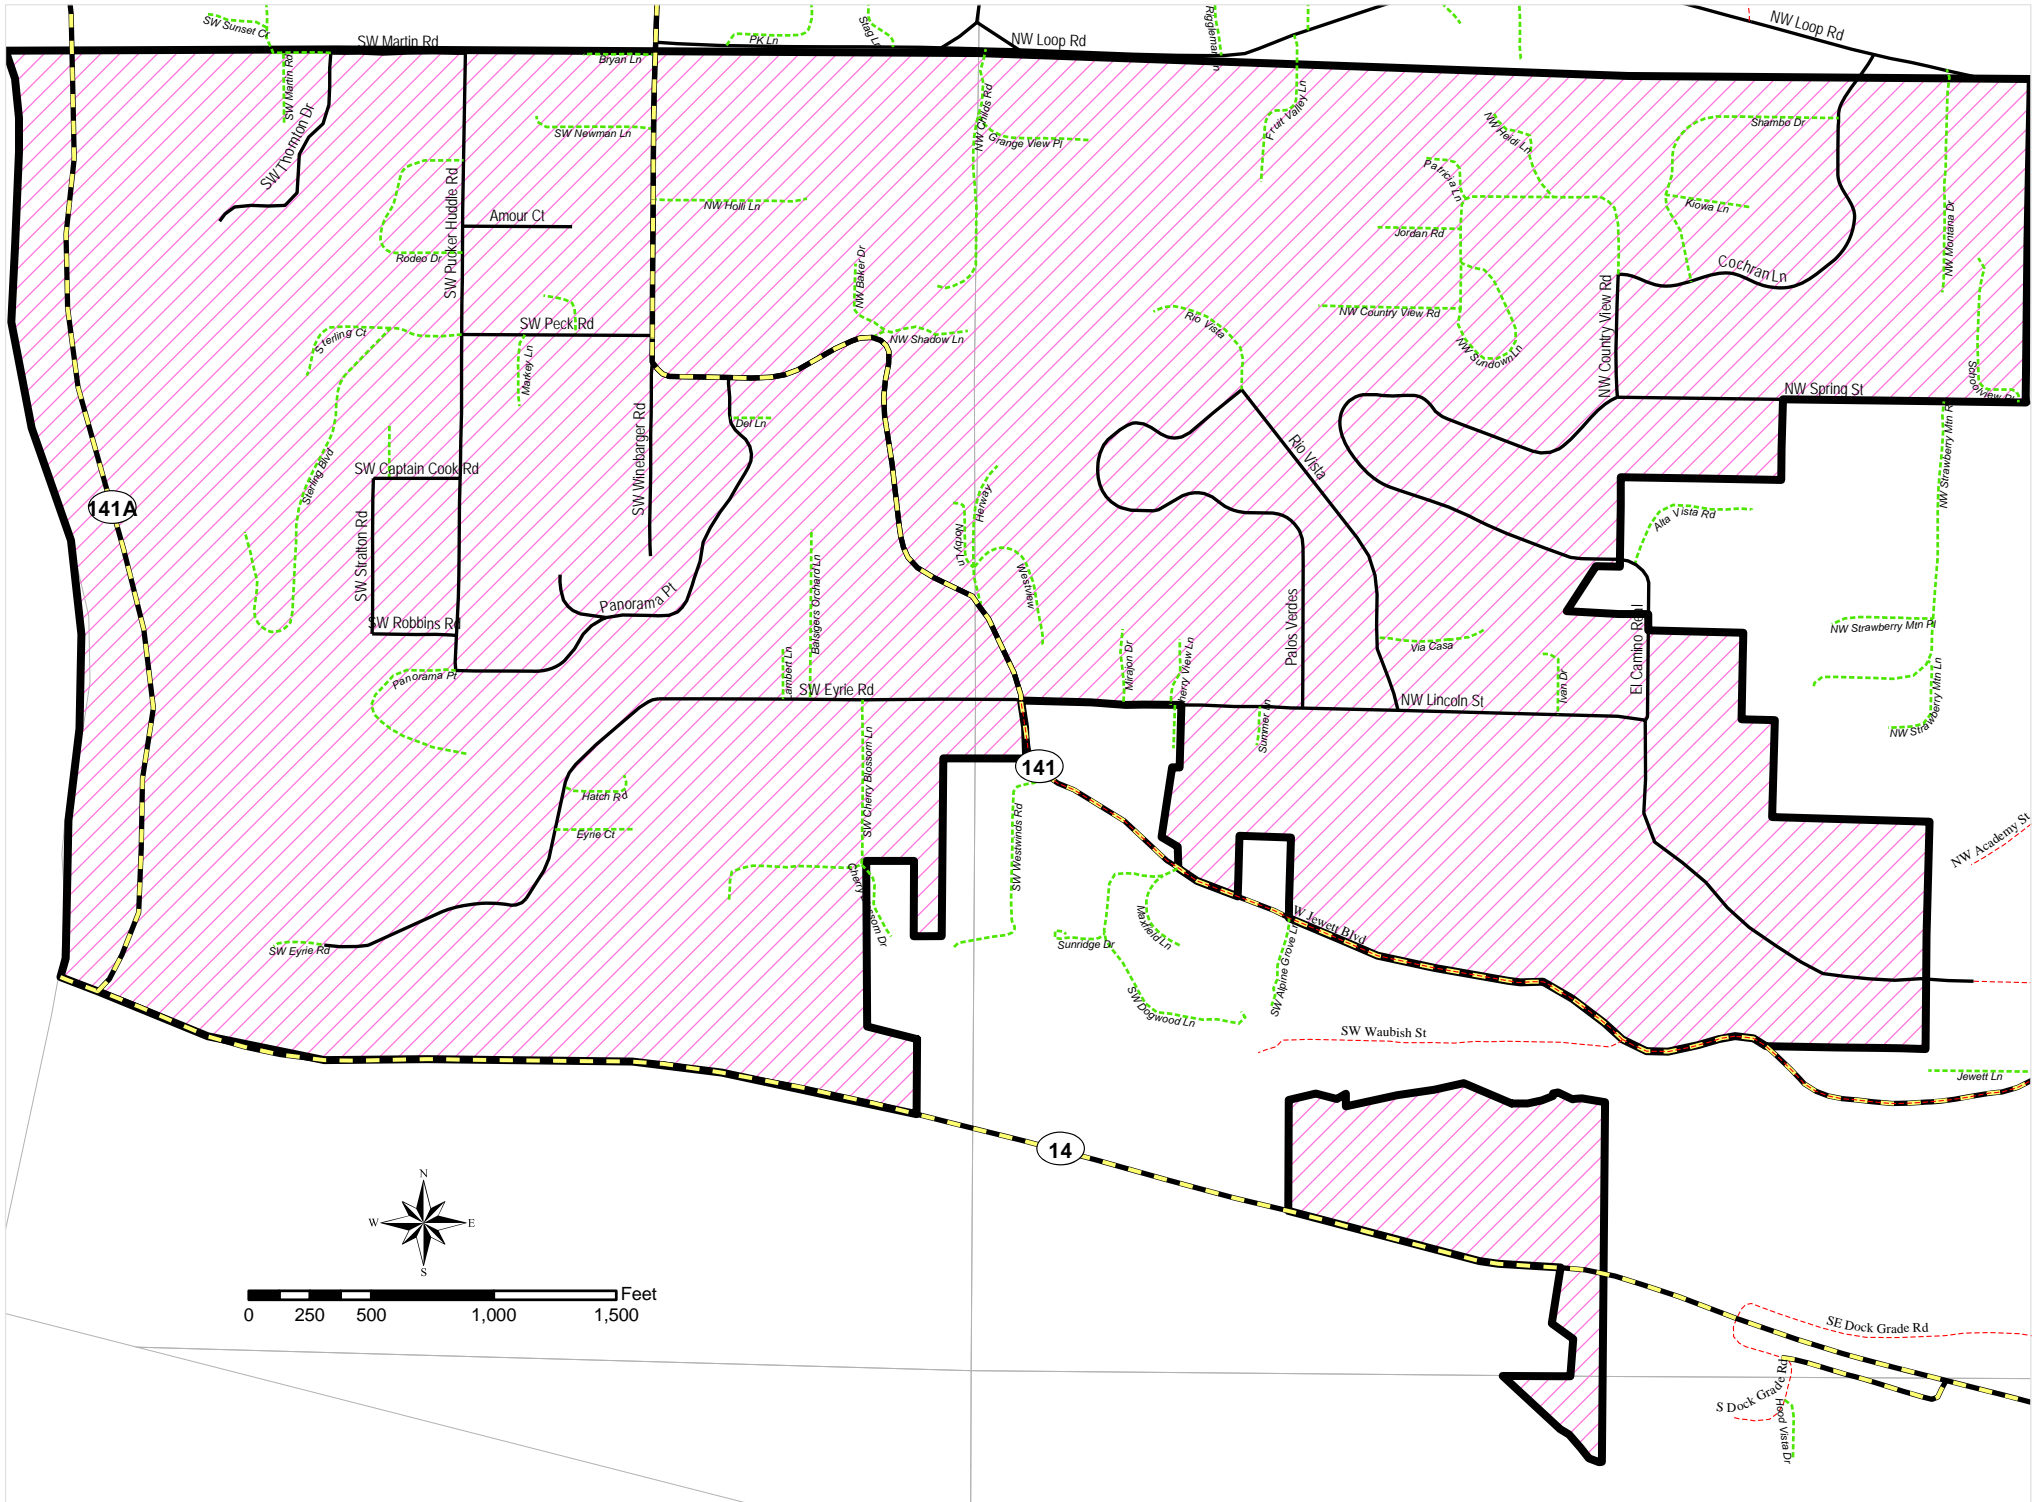

ALDER CREEK PRECINCT

ALDERDALE PRECINCT

APPLETON PRECINCT

BINGEN PRECINCT

CENTERVILLE PRECINCT

COLUMBUS PRECINCT

EAST KLICKITAT PRECINCT

EAST LYLE PRECINCT

FRUIT VALLEY PRECINCT

GLENWOOD PRECINCT

GOLDENDALE 1 PRECINCT

GOLDENDALE 2 PRECINCT

GOLDENDALE 3 PRECINCT

HIGH PRAIRIE PRECINCT

HUSUM PRECINCT

LYLE PRECINCT

APPLETON

LYLE

0 0.5 1 2 Miles

MTN BROOK PRECINCT

NORTH DALLES PRECINCT

NORTH FRUIT VALLEY PRECINCT

0 0.4 0.8 1.6 Miles

ORCHARD HEIGHTS PRECINCT

RIVER PRECINCT

TROUT LAKE PRECINCT

0 0.5 1 2 Miles

WEST KLICKITAT PRECINCT

WHITE SALMON PRECINCT

25

WISHRAM PRECINCT

WOODLAND PRECINCT