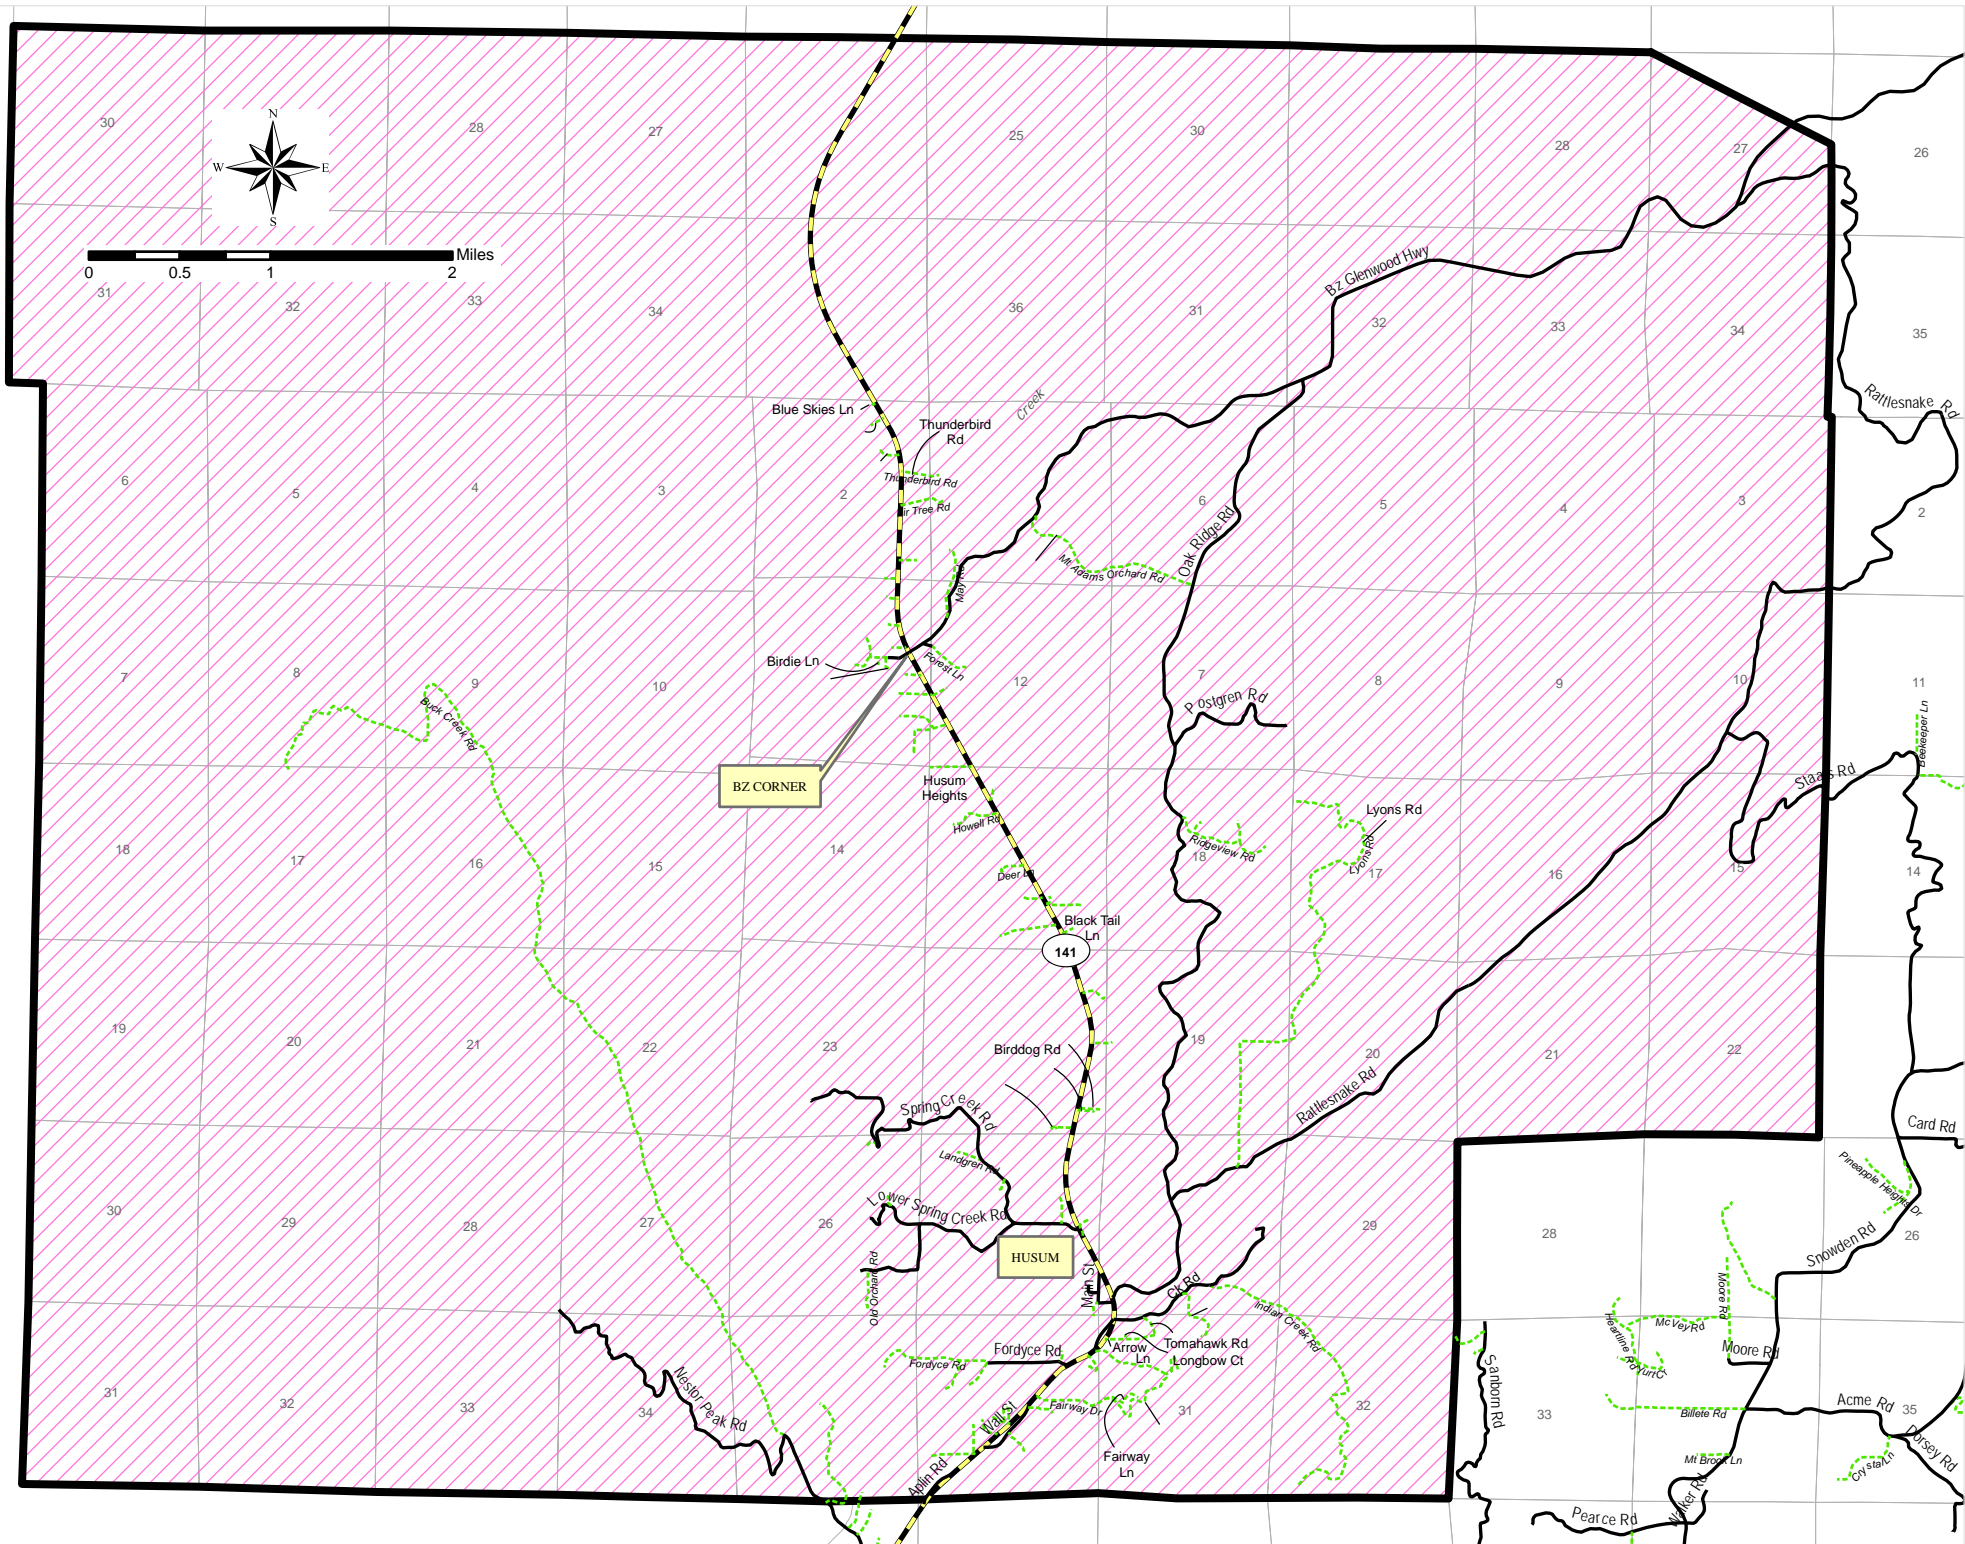

ALDER CREEK PRECINCT

ALDERDALE PRECINCT

APPLETON PRECINCT

BINGEN PRECINCT

CENTERVILLE PRECINCT

COLUMBUS PRECINCT

EAST KLICKITAT PRECINCT

EAST LYLE PRECINCT

FRUIT VALLEY PRECINCT

GLENWOOD PRECINCT

GOLDENDALE 1 PRECINCT

GOLDENDALE 2 PRECINCT

GOLDENDALE 3 PRECINCT

HIGH PRAIRIE PRECINCT

HUSUM PRECINCT

LYLE PRECINCT

APPLETON

LYLE

0 0.5 1 2 Miles

MTN BROOK PRECINCT

NORTH DALLES PRECINCT

NORTH FRUIT VALLEY PRECINCT

0 0.4 0.8 1.6 Miles

ORCHARD HEIGHTS PRECINCT

RIVER PRECINCT

TROUT LAKE PRECINCT

0 0.5 1 2 Miles

WEST KLICKITAT PRECINCT

WHITE SALMON PRECINCT

25

WISHRAM PRECINCT

WOODLAND PRECINCT