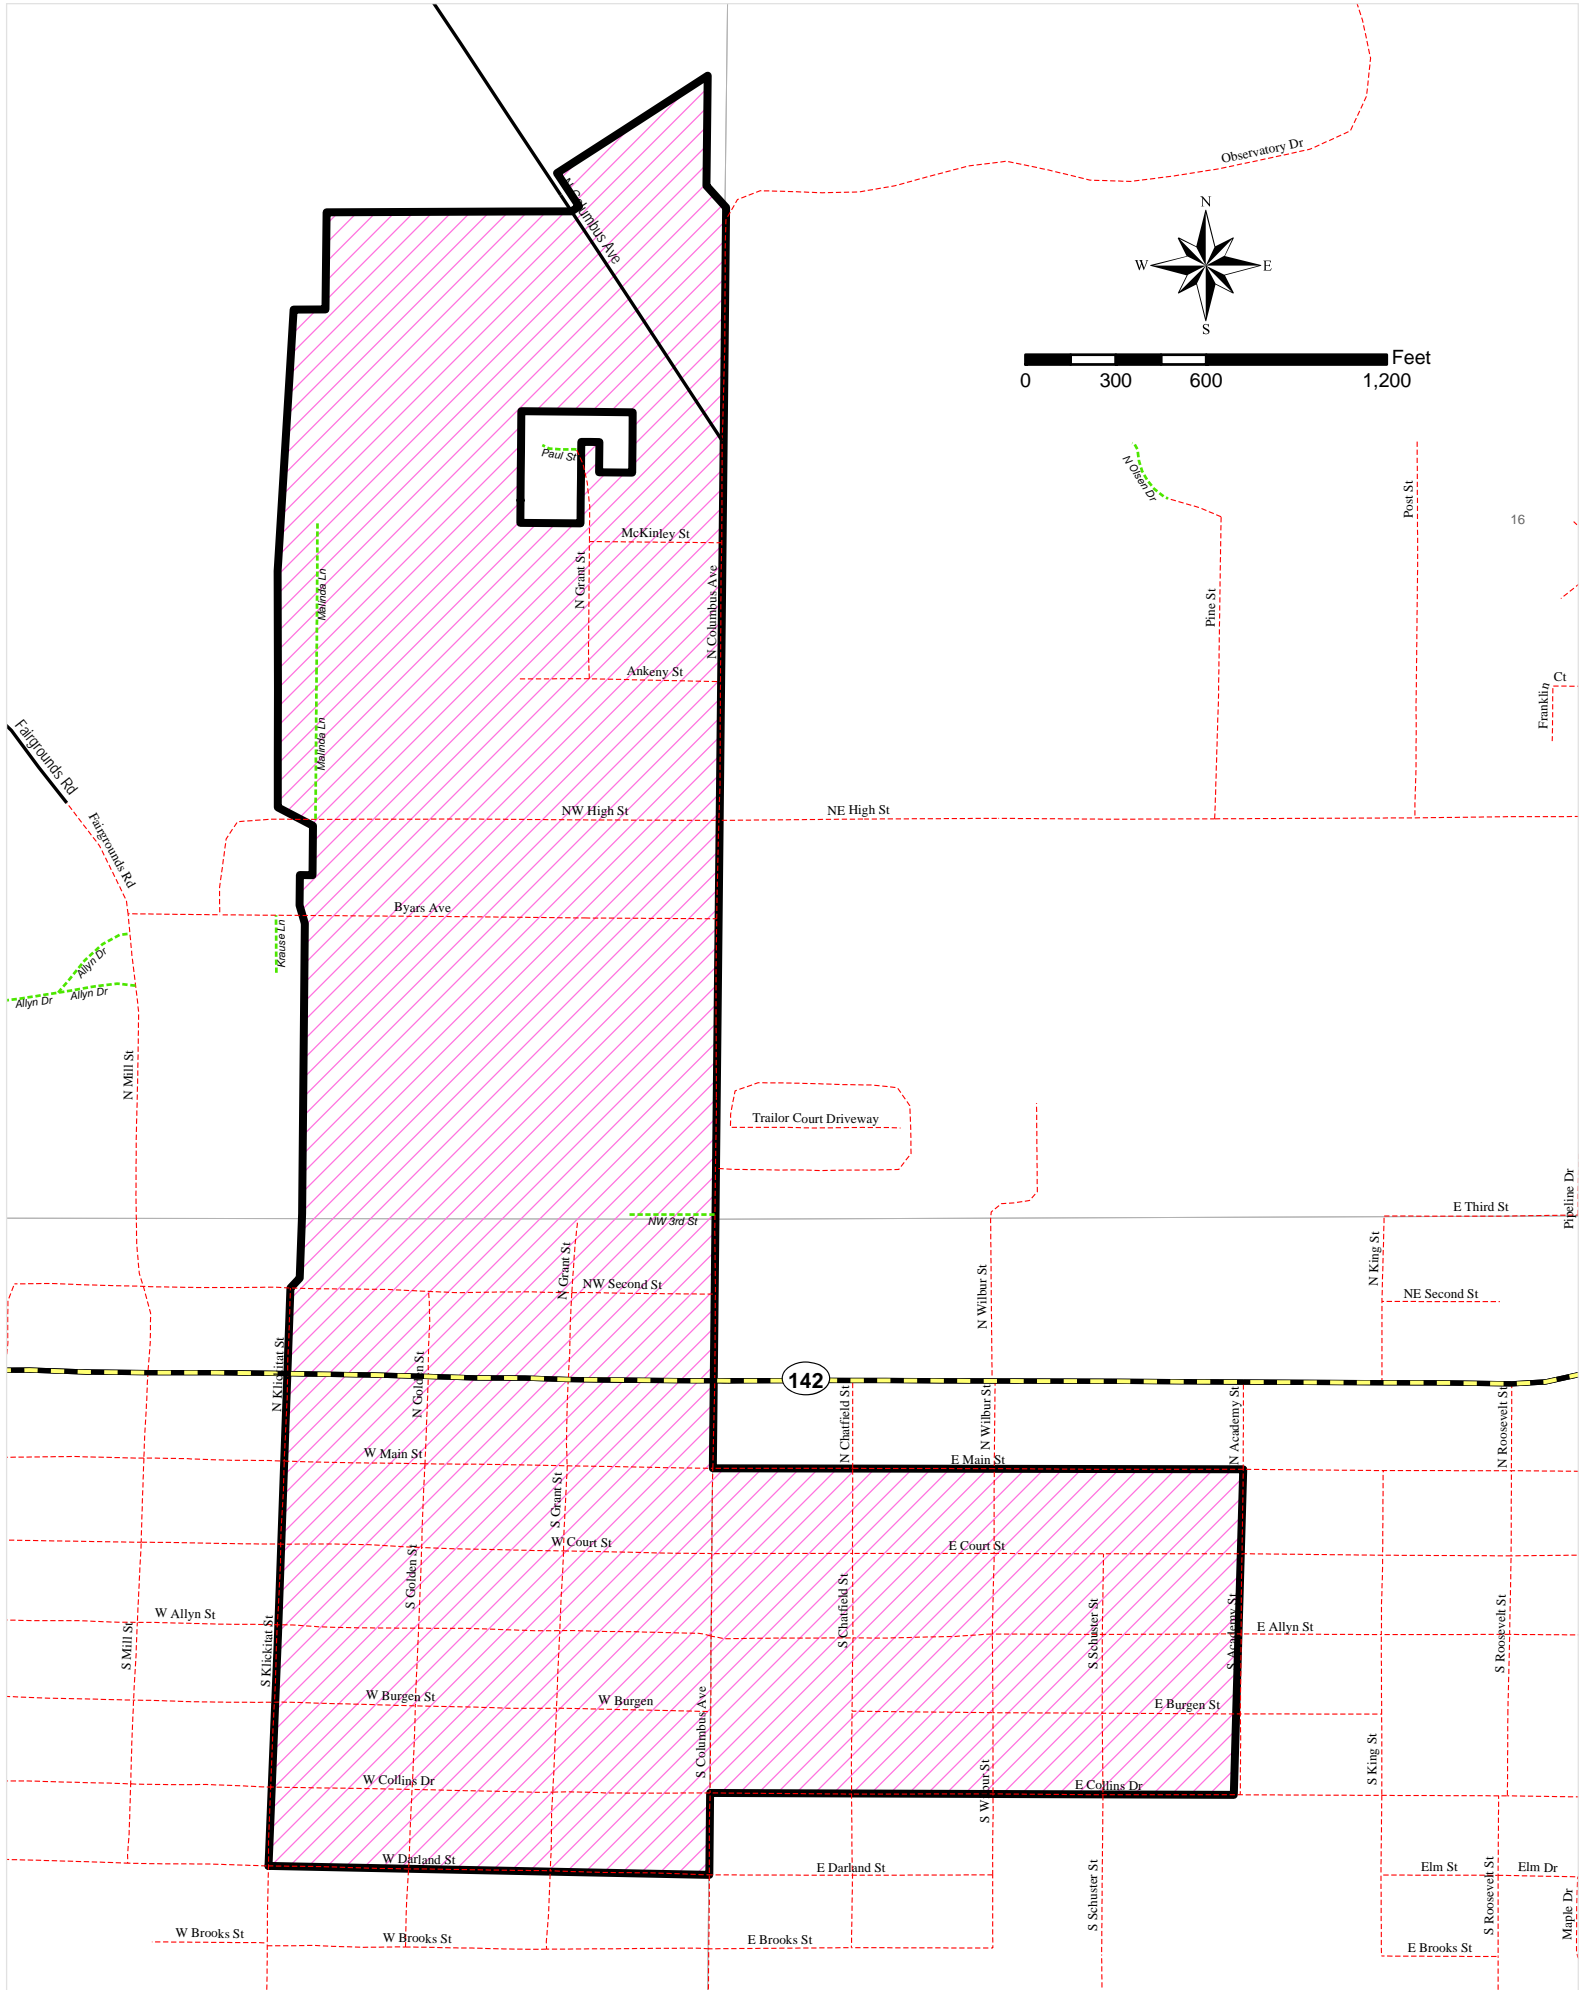

ALDER CREEK PRECINCT

ALDERDALE PRECINCT

APPLETON PRECINCT

BINGEN PRECINCT

CENTERVILLE PRECINCT

COLUMBUS PRECINCT

EAST KLICKITAT PRECINCT

EAST LYLE PRECINCT

FRUIT VALLEY PRECINCT

GLENWOOD PRECINCT

GOLDENDALE 1 PRECINCT

GOLDENDALE 2 PRECINCT

GOLDENDALE 3 PRECINCT

HIGH PRAIRIE PRECINCT

HUSUM PRECINCT

LYLE PRECINCT

APPLETON

LYLE

0 0.5 1 2 Miles

MTN BROOK PRECINCT

NORTH DALLES PRECINCT

NORTH FRUIT VALLEY PRECINCT

0 0.4 0.8 1.6 Miles

ORCHARD HEIGHTS PRECINCT

RIVER PRECINCT

TROUT LAKE PRECINCT

0 0.5 1 2 Miles

WEST KLICKITAT PRECINCT

WHITE SALMON PRECINCT

25

WISHRAM PRECINCT

WOODLAND PRECINCT