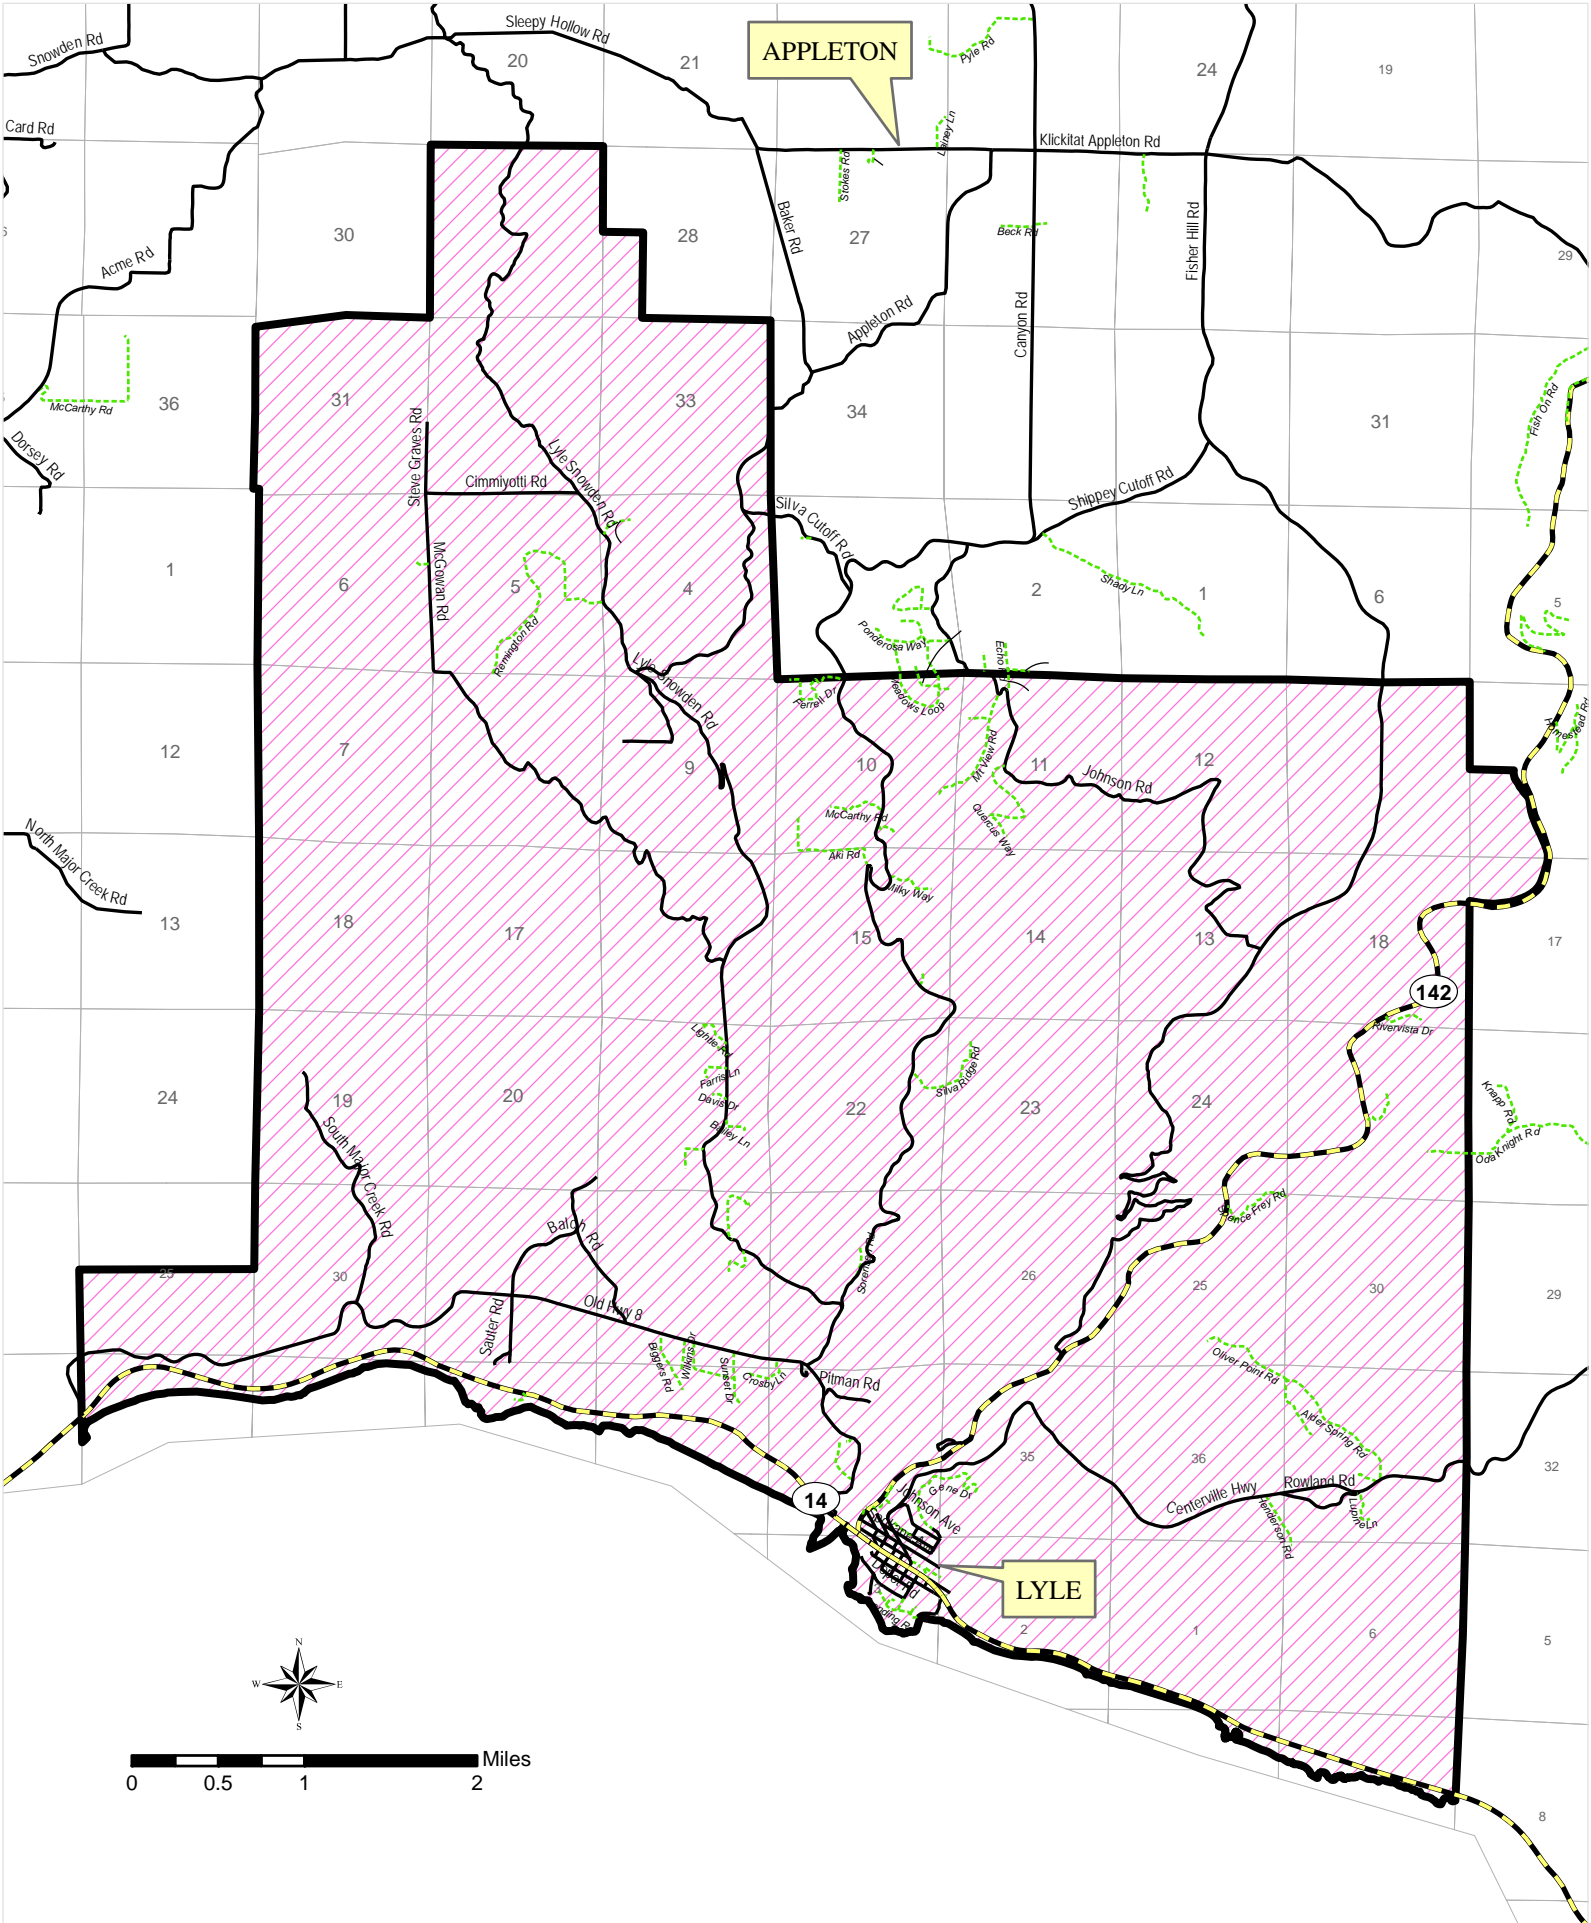

ALDER CREEK PRECINCT

ALDERDALE PRECINCT

APPLETON PRECINCT

BINGEN PRECINCT

CENTERVILLE PRECINCT

COLUMBUS PRECINCT

EAST KLICKITAT PRECINCT

EAST LYLE PRECINCT

FRUIT VALLEY PRECINCT

GLENWOOD PRECINCT

GOLDENDALE 1 PRECINCT

GOLDENDALE 2 PRECINCT

GOLDENDALE 3 PRECINCT

HIGH PRAIRIE PRECINCT

HUSUM PRECINCT

LYLE PRECINCT

APPLETON

LYLE

0 0.5 1 2 Miles

MTN BROOK PRECINCT

NORTH DALLES PRECINCT

NORTH FRUIT VALLEY PRECINCT

0 0.4 0.8 1.6 Miles

ORCHARD HEIGHTS PRECINCT

RIVER PRECINCT

TROUT LAKE PRECINCT

0 0.5 1 2 Miles

WEST KLICKITAT PRECINCT

WHITE SALMON PRECINCT

25

WISHRAM PRECINCT

WOODLAND PRECINCT