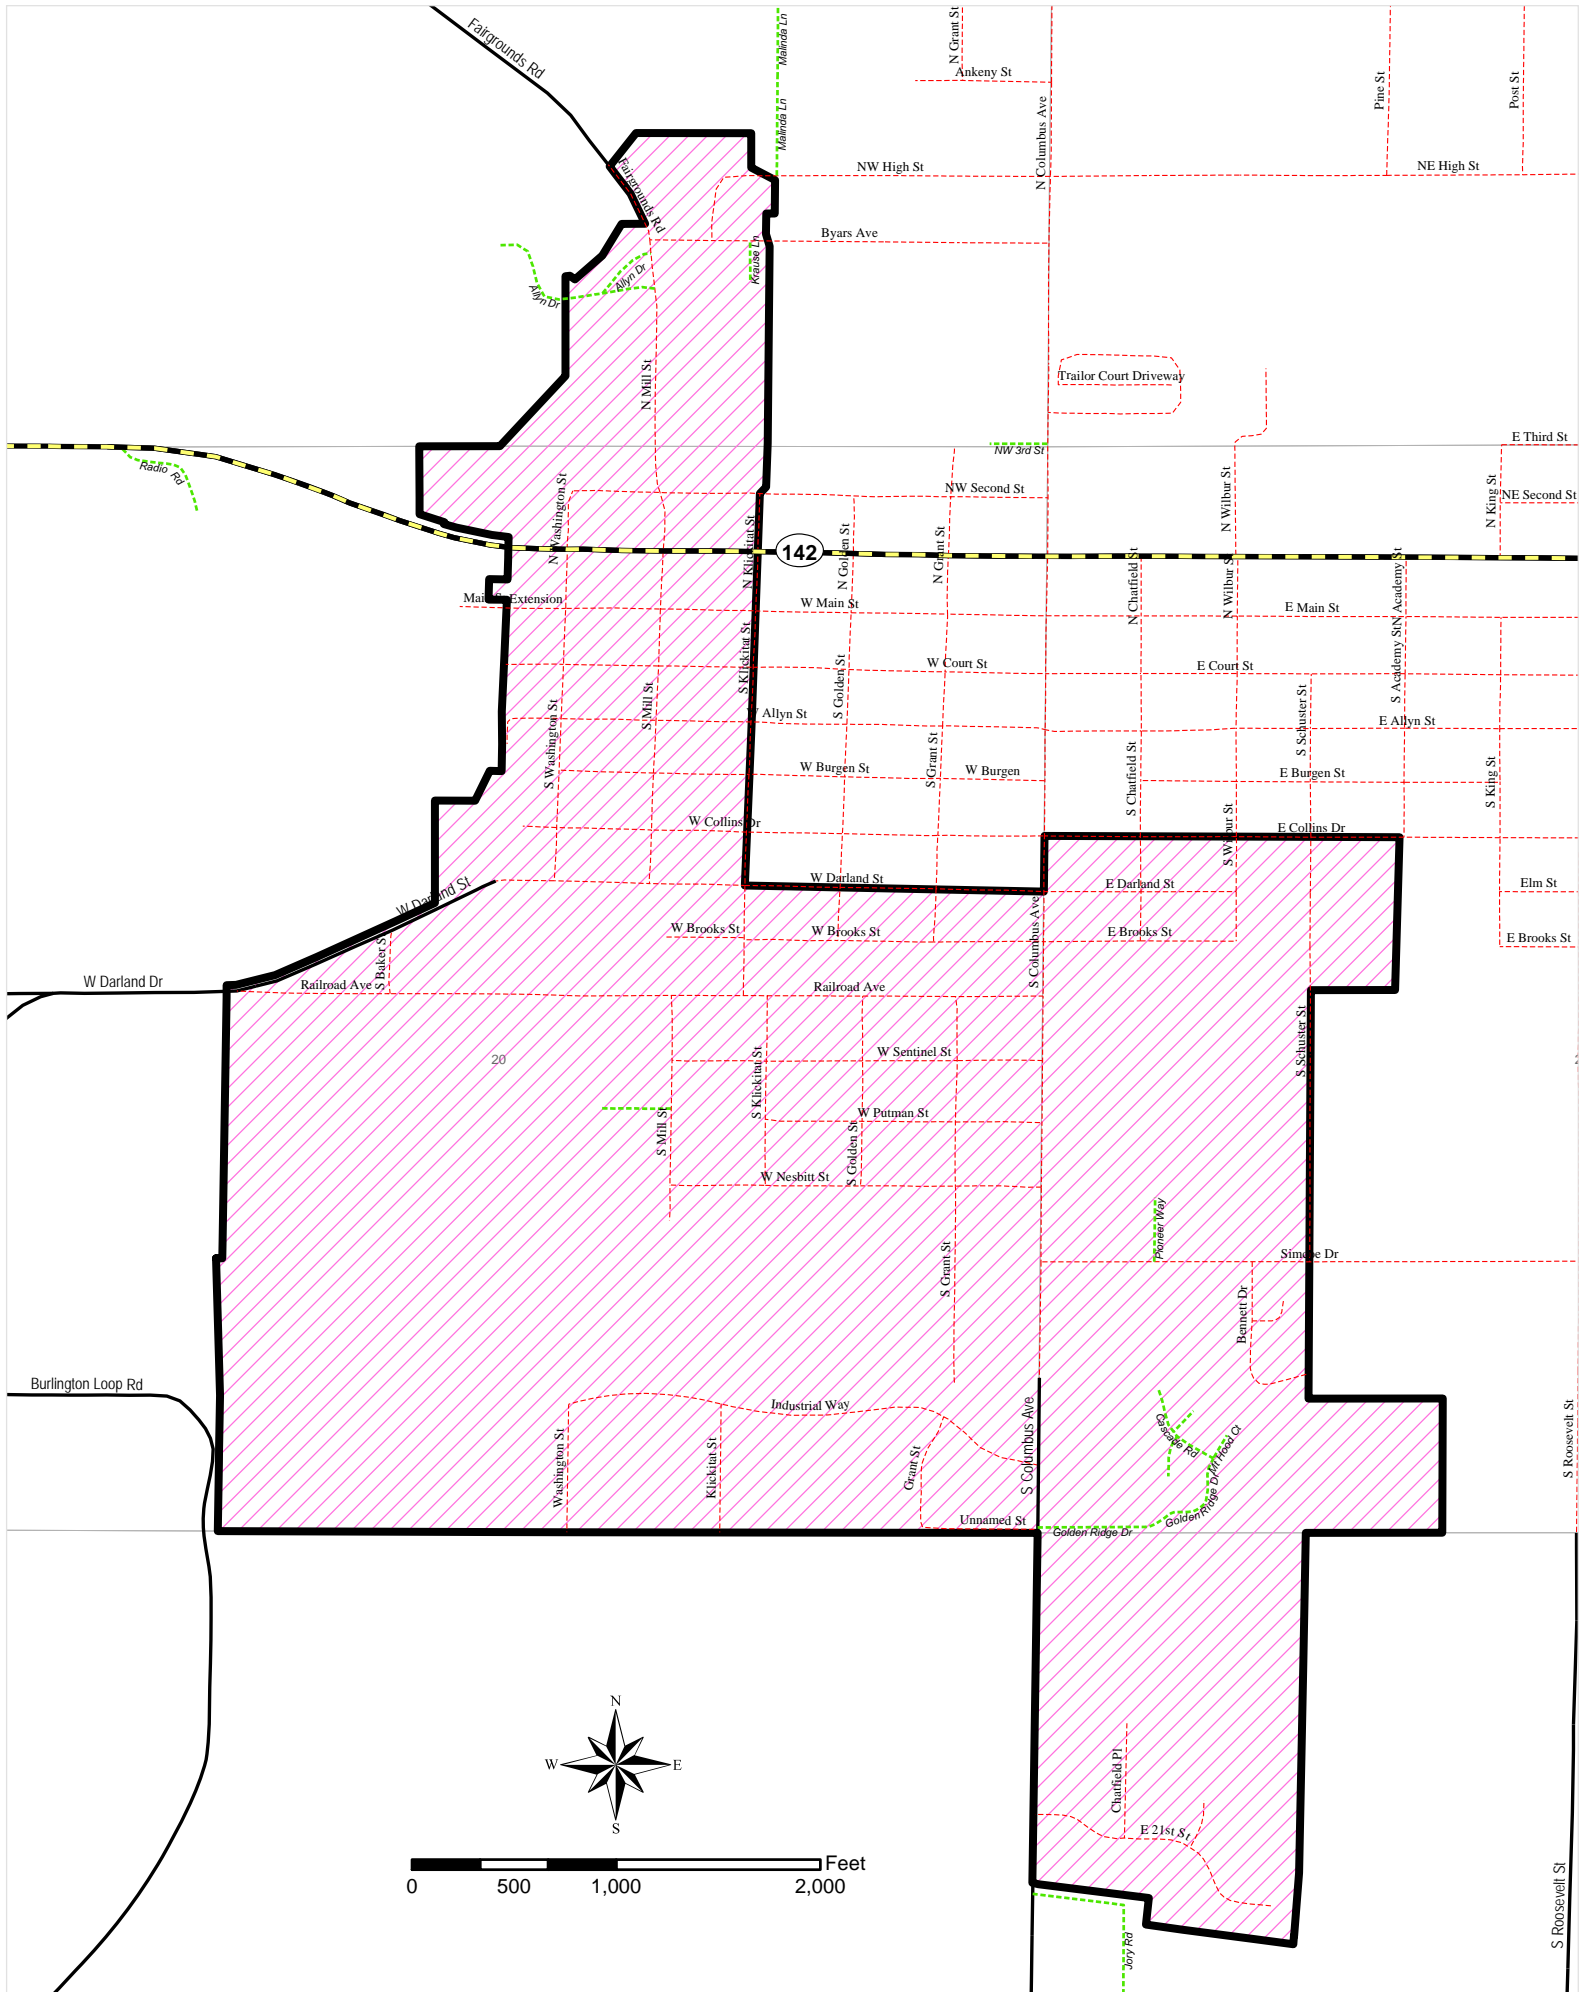

ALDER CREEK PRECINCT

ALDERDALE PRECINCT

APPLETON PRECINCT

BINGEN PRECINCT

CENTERVILLE PRECINCT

COLUMBUS PRECINCT

EAST KLICKITAT PRECINCT

EAST LYLE PRECINCT

FRUIT VALLEY PRECINCT

GLENWOOD PRECINCT

GOLDENDALE 1 PRECINCT

GOLDENDALE 2 PRECINCT

GOLDENDALE 3 PRECINCT

HIGH PRAIRIE PRECINCT

HUSUM PRECINCT

LYLE PRECINCT

APPLETON

LYLE

0 0.5 1 2 Miles

MTN BROOK PRECINCT

NORTH DALLES PRECINCT

NORTH FRUIT VALLEY PRECINCT

0 0.4 0.8 1.6 Miles

ORCHARD HEIGHTS PRECINCT

RIVER PRECINCT

TROUT LAKE PRECINCT

0 0.5 1 2 Miles

WEST KLICKITAT PRECINCT

WHITE SALMON PRECINCT

25

WISHRAM PRECINCT

WOODLAND PRECINCT