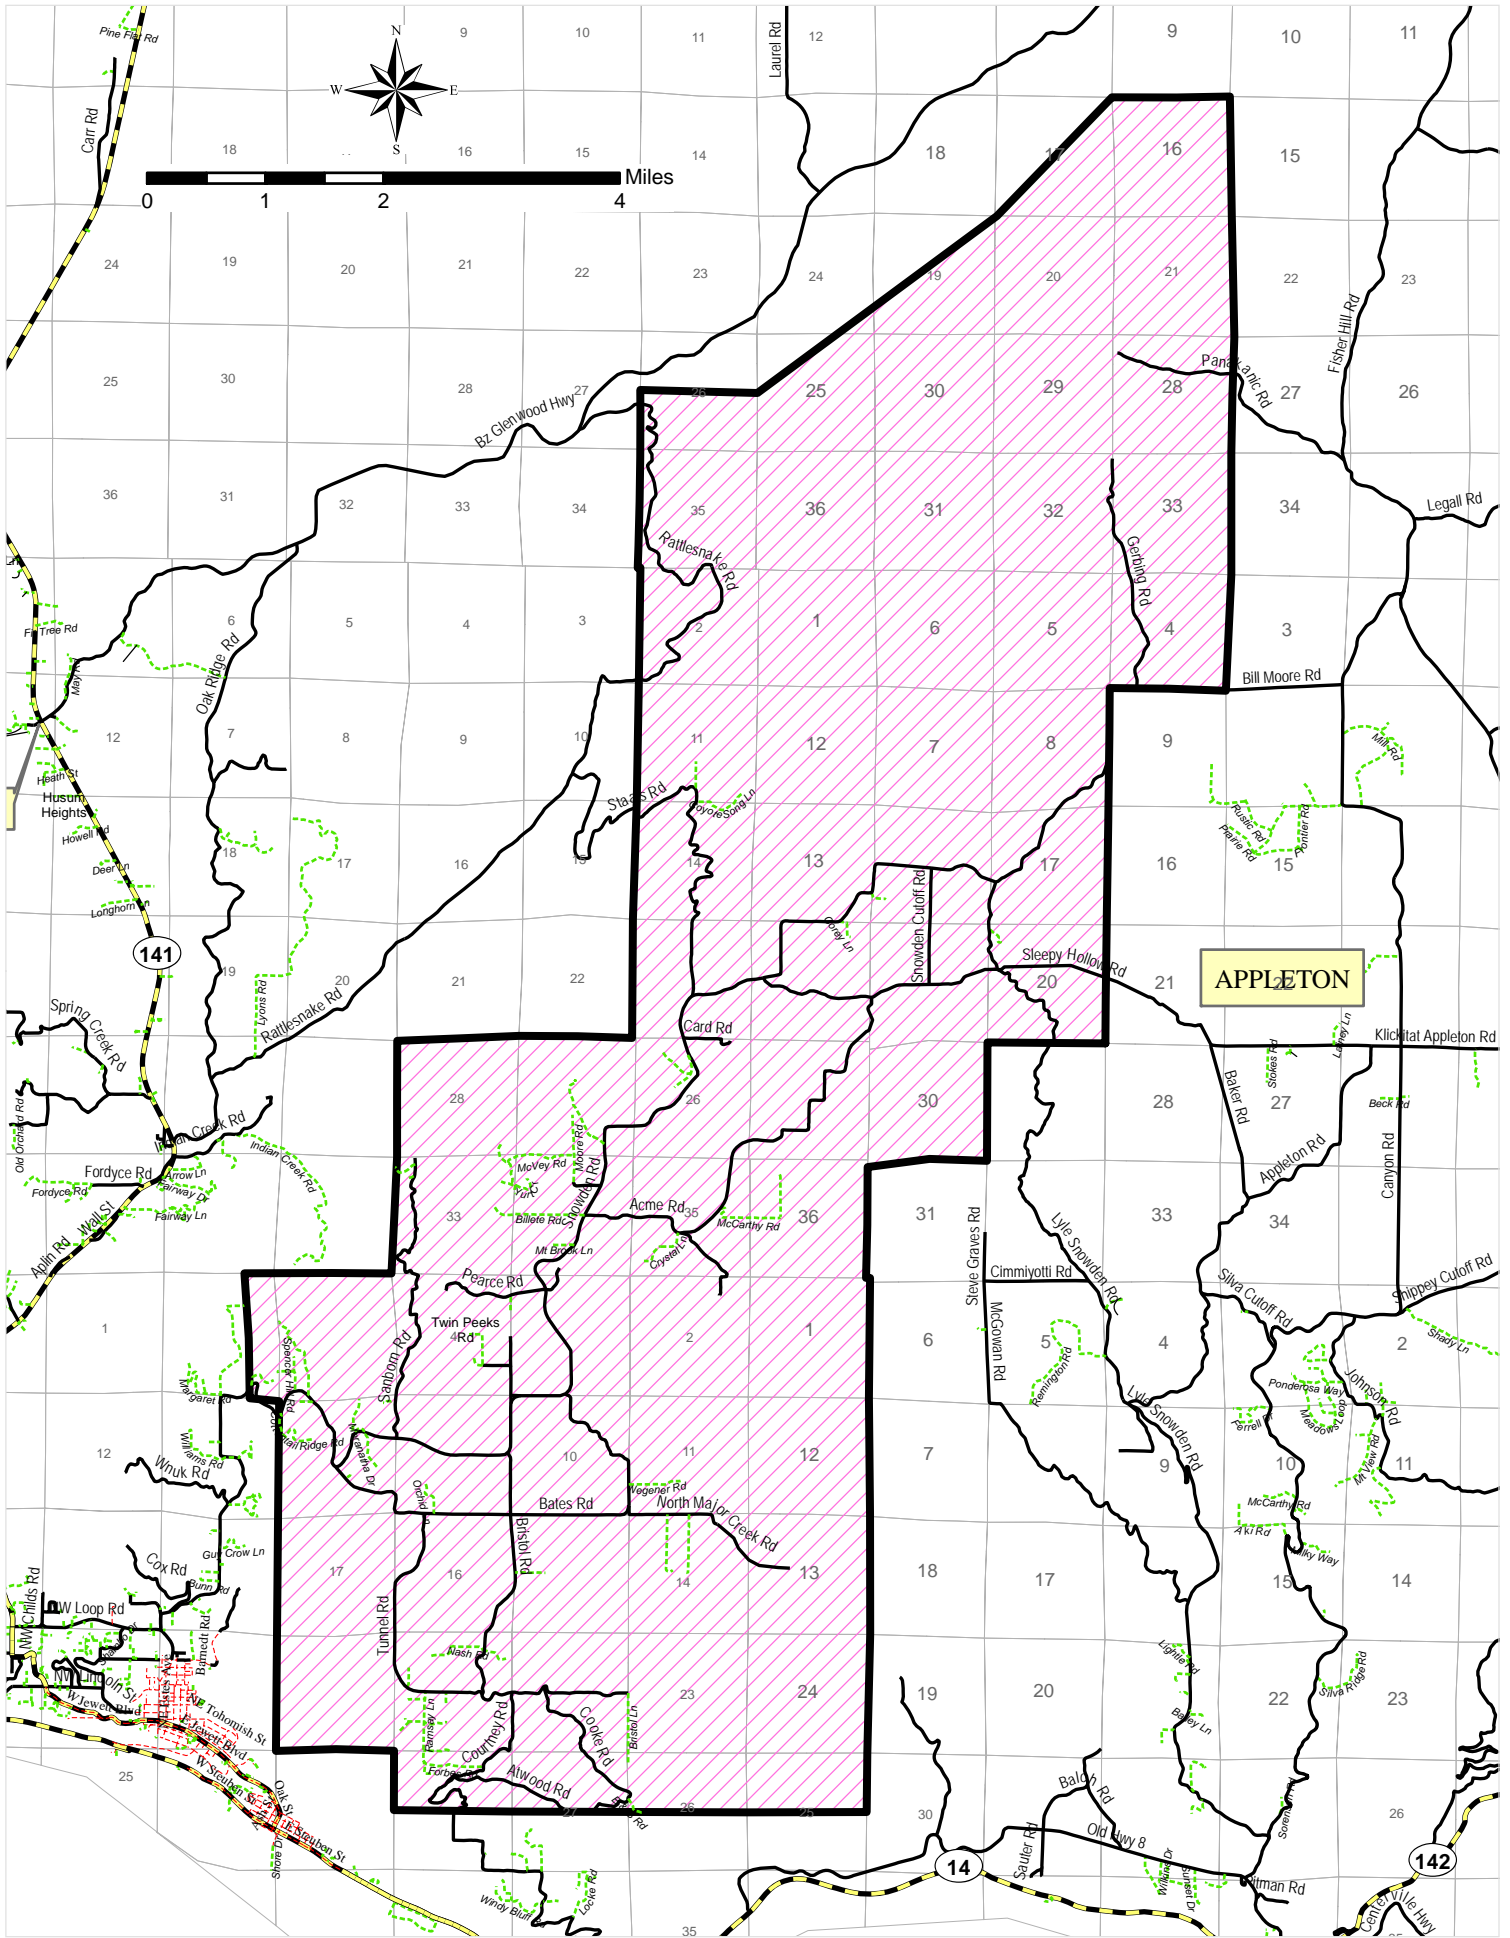

ALDER CREEK PRECINCT

ALDERDALE PRECINCT

APPLETON PRECINCT

BINGEN PRECINCT

CENTERVILLE PRECINCT

COLUMBUS PRECINCT

EAST KLICKITAT PRECINCT

EAST LYLE PRECINCT

FRUIT VALLEY PRECINCT

GLENWOOD PRECINCT

GOLDENDALE 1 PRECINCT

GOLDENDALE 2 PRECINCT

GOLDENDALE 3 PRECINCT

HIGH PRAIRIE PRECINCT

HUSUM PRECINCT

LYLE PRECINCT

APPLETON

LYLE

0 0.5 1 2 Miles

MTN BROOK PRECINCT

NORTH DALLES PRECINCT

NORTH FRUIT VALLEY PRECINCT

0 0.4 0.8 1.6 Miles

ORCHARD HEIGHTS PRECINCT

RIVER PRECINCT

TROUT LAKE PRECINCT

0 0.5 1 2 Miles

WEST KLICKITAT PRECINCT

WHITE SALMON PRECINCT

25

WISHRAM PRECINCT

WOODLAND PRECINCT