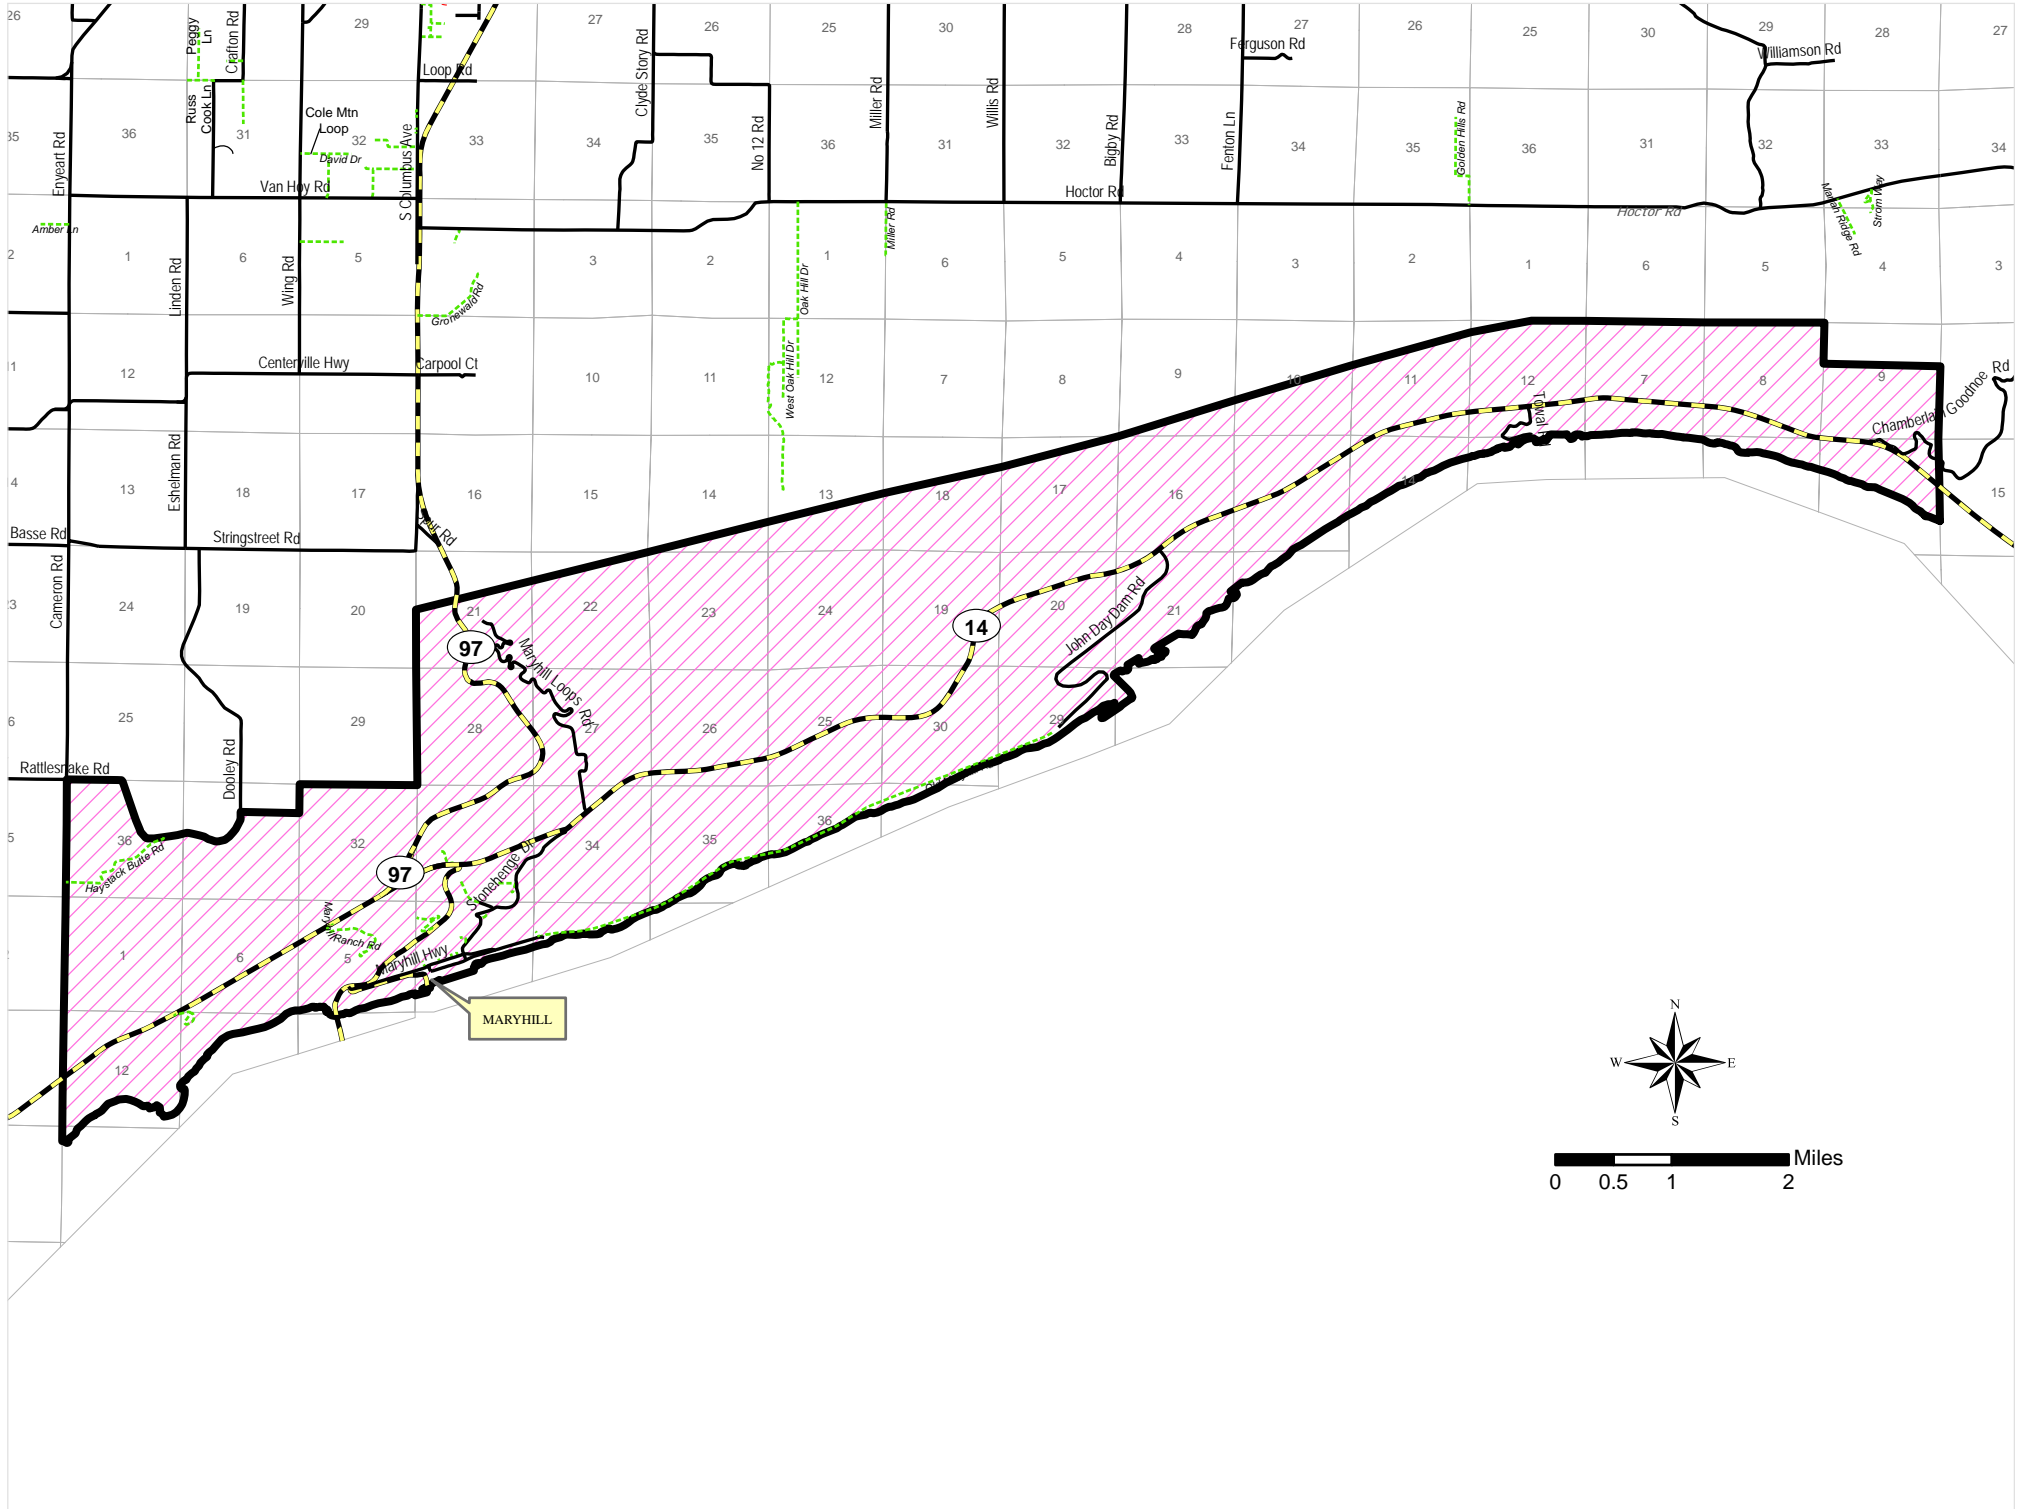

ALDER CREEK PRECINCT

ALDERDALE PRECINCT

APPLETON PRECINCT

BINGEN PRECINCT

CENTERVILLE PRECINCT

COLUMBUS PRECINCT

EAST KLICKITAT PRECINCT

EAST LYLE PRECINCT

FRUIT VALLEY PRECINCT

GLENWOOD PRECINCT

GOLDENDALE 1 PRECINCT

GOLDENDALE 2 PRECINCT

GOLDENDALE 3 PRECINCT

HIGH PRAIRIE PRECINCT

HUSUM PRECINCT

LYLE PRECINCT

APPLETON

LYLE

0 0.5 1 2 Miles

MTN BROOK PRECINCT

NORTH DALLES PRECINCT

NORTH FRUIT VALLEY PRECINCT

0 0.4 0.8 1.6 Miles

ORCHARD HEIGHTS PRECINCT

RIVER PRECINCT

TROUT LAKE PRECINCT

0 0.5 1 2 Miles

WEST KLICKITAT PRECINCT

WHITE SALMON PRECINCT

25

WISHRAM PRECINCT

WOODLAND PRECINCT