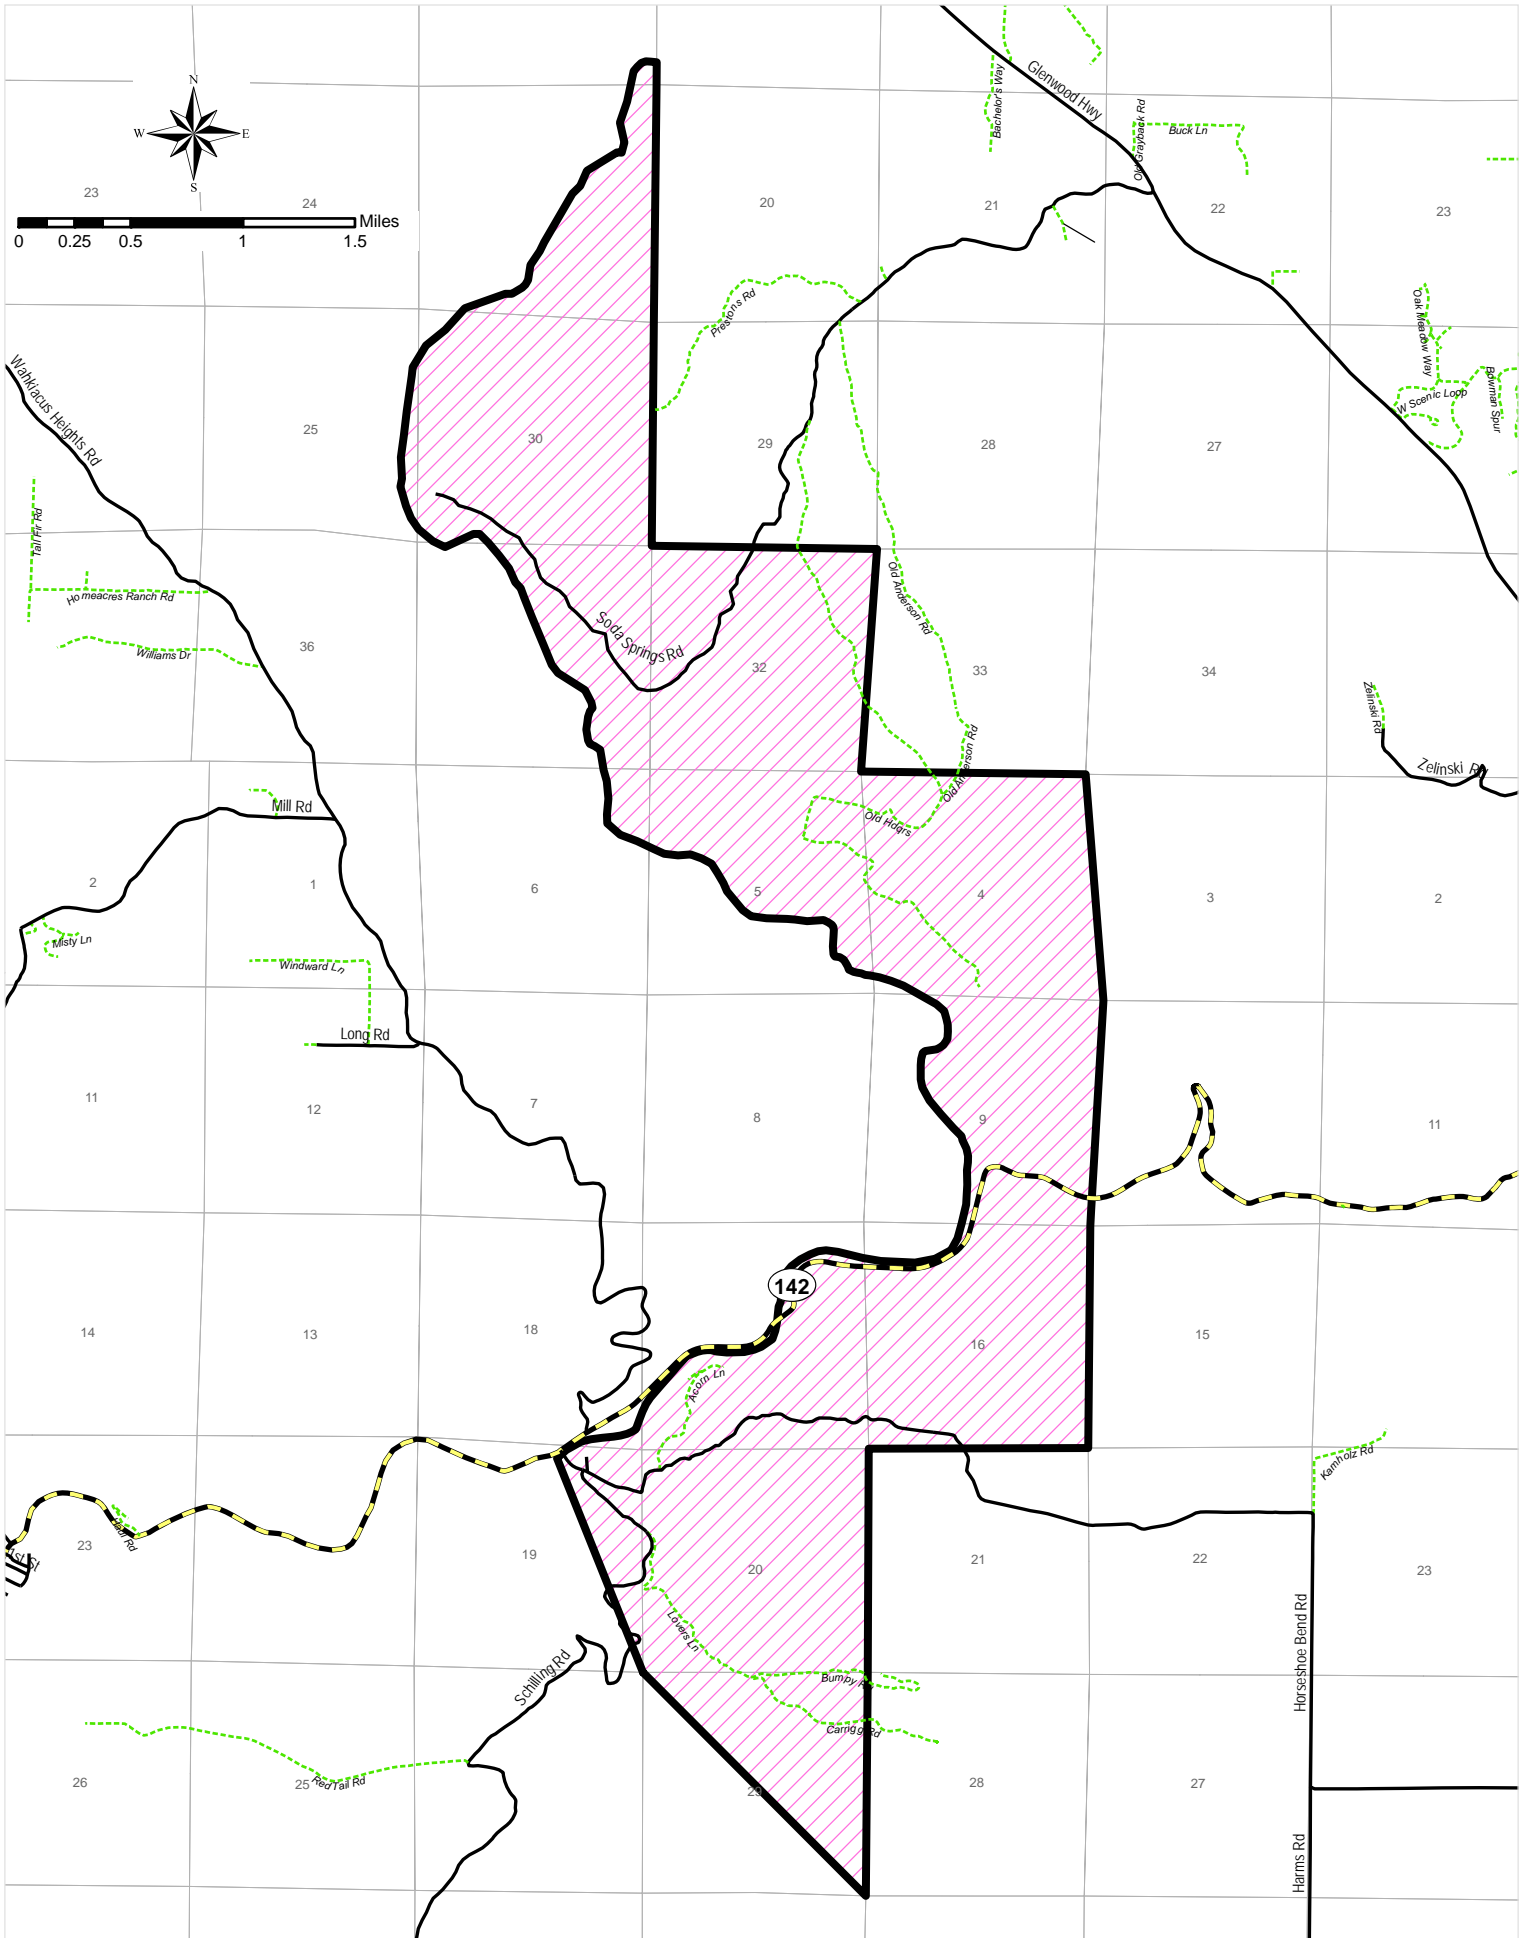

ALDER CREEK PRECINCT

ALDERDALE PRECINCT

APPLETON PRECINCT

BINGEN PRECINCT

CENTERVILLE PRECINCT

COLUMBUS PRECINCT

EAST KLICKITAT PRECINCT

EAST LYLE PRECINCT

FRUIT VALLEY PRECINCT

GLENWOOD PRECINCT

GOLDENDALE 1 PRECINCT

GOLDENDALE 2 PRECINCT

GOLDENDALE 3 PRECINCT

HIGH PRAIRIE PRECINCT

HUSUM PRECINCT

LYLE PRECINCT

APPLETON

LYLE

0 0.5 1 2 Miles

MTN BROOK PRECINCT

NORTH DALLES PRECINCT

NORTH FRUIT VALLEY PRECINCT

0 0.4 0.8 1.6 Miles

ORCHARD HEIGHTS PRECINCT

RIVER PRECINCT

TROUT LAKE PRECINCT

0 0.5 1 2 Miles

WEST KLICKITAT PRECINCT

WHITE SALMON PRECINCT

25

WISHRAM PRECINCT

WOODLAND PRECINCT