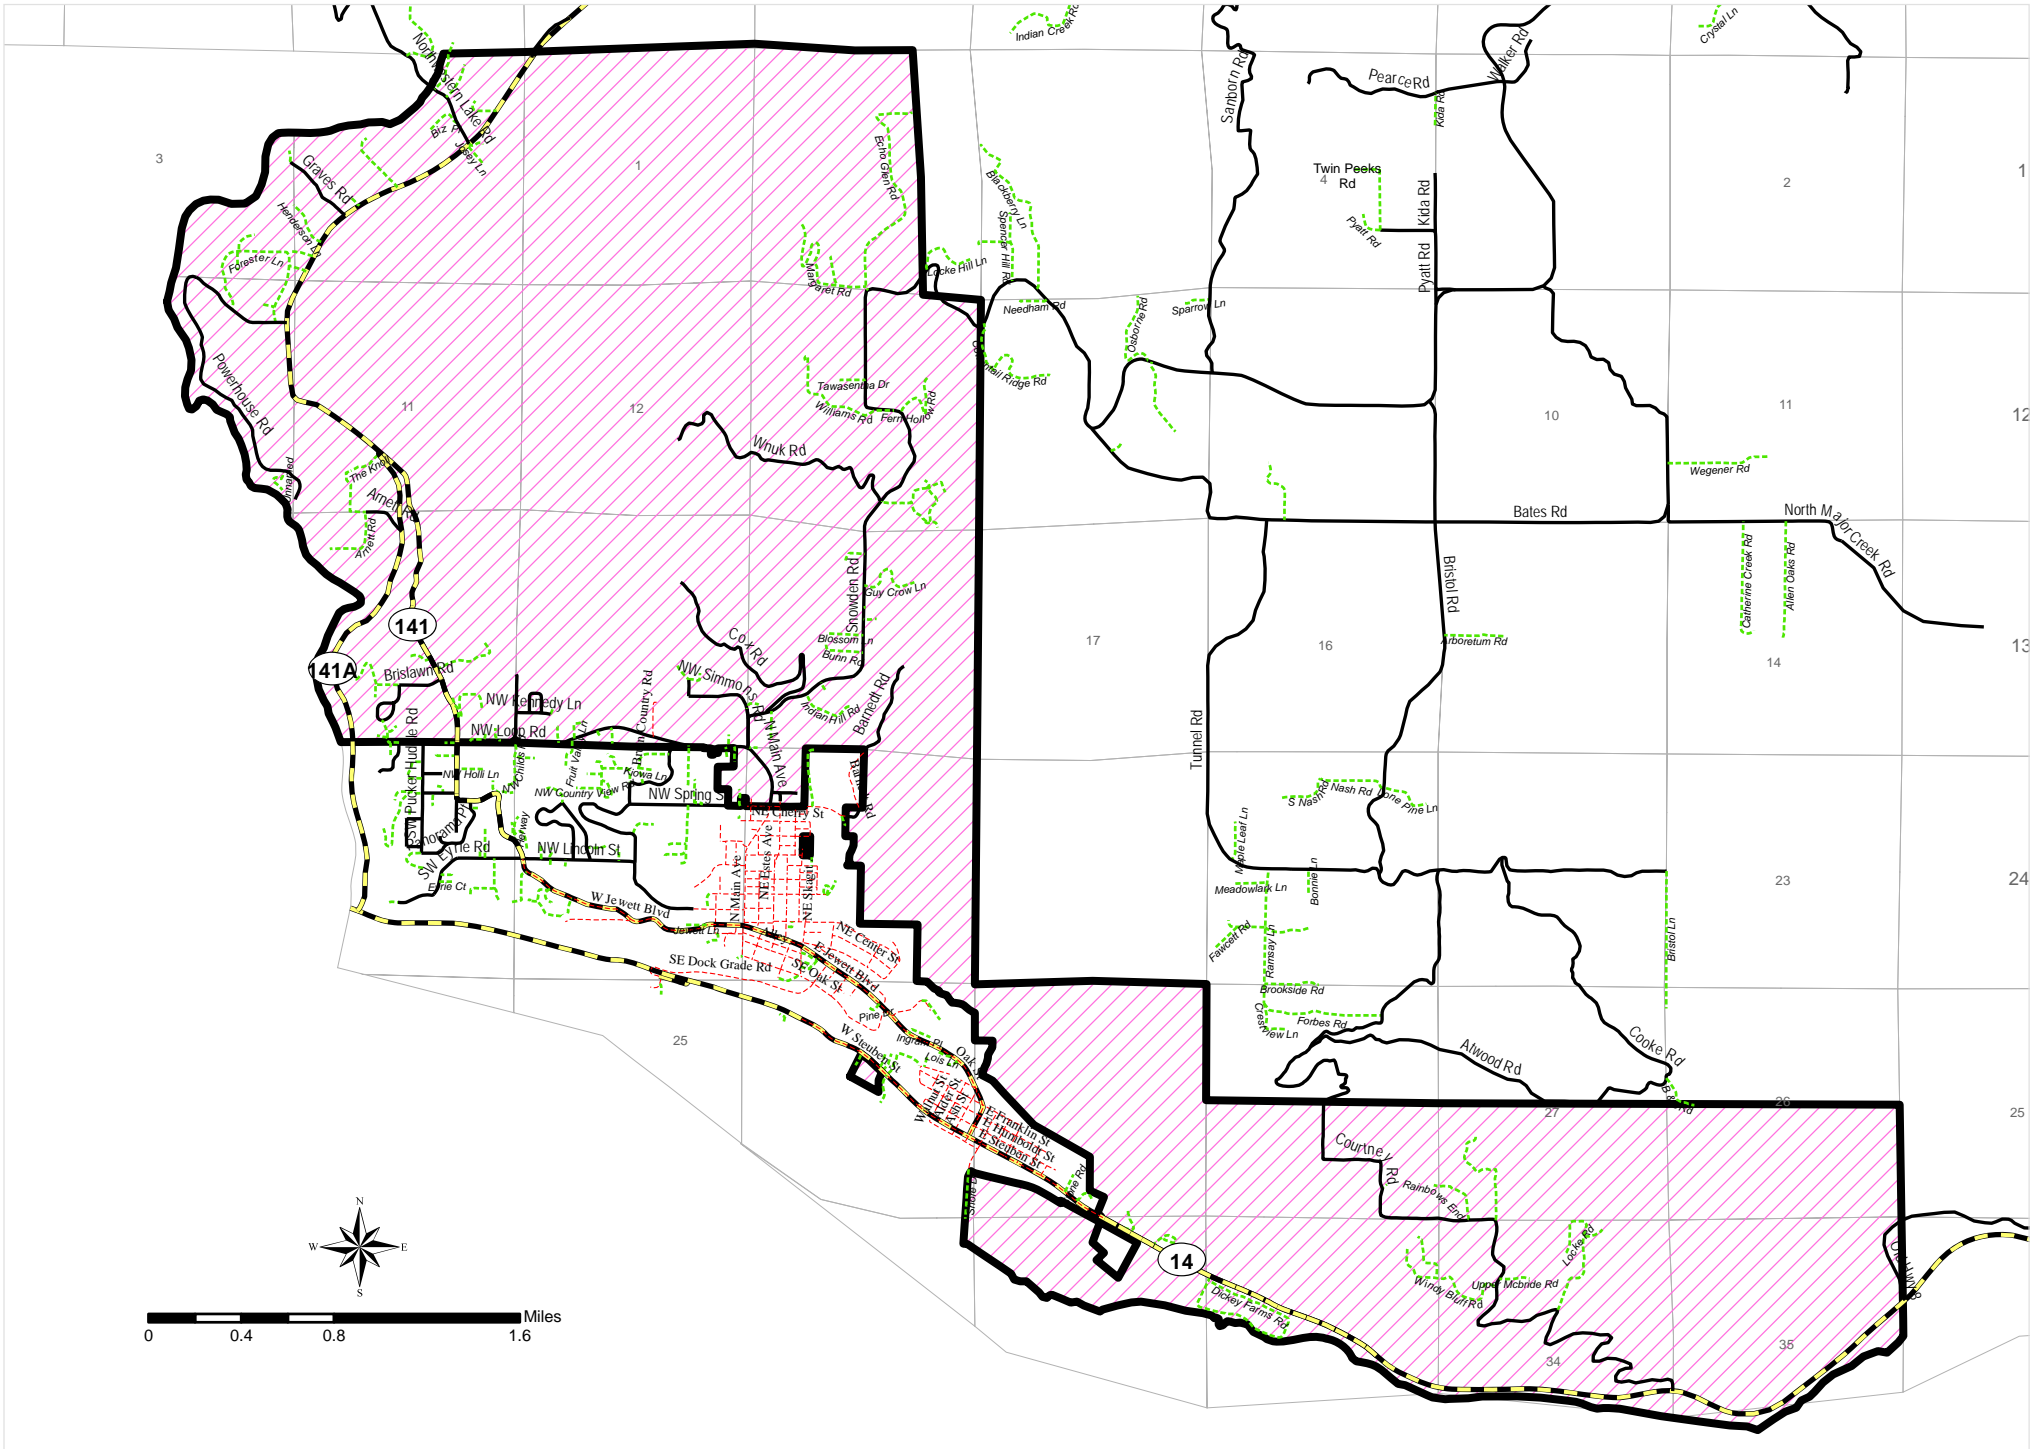

ALDER CREEK PRECINCT

ALDERDALE PRECINCT

APPLETON PRECINCT

BINGEN PRECINCT

CENTERVILLE PRECINCT

COLUMBUS PRECINCT

EAST KLICKITAT PRECINCT

EAST LYLE PRECINCT

FRUIT VALLEY PRECINCT

GLENWOOD PRECINCT

GOLDENDALE 1 PRECINCT

GOLDENDALE 2 PRECINCT

GOLDENDALE 3 PRECINCT

HIGH PRAIRIE PRECINCT

HUSUM PRECINCT

LYLE PRECINCT

APPLETON

LYLE

0 0.5 1 2 Miles

MTN BROOK PRECINCT

NORTH DALLES PRECINCT

NORTH FRUIT VALLEY PRECINCT

0 0.4 0.8 1.6 Miles

ORCHARD HEIGHTS PRECINCT

RIVER PRECINCT

TROUT LAKE PRECINCT

0 0.5 1 2 Miles

WEST KLICKITAT PRECINCT

WHITE SALMON PRECINCT

25

WISHRAM PRECINCT

WOODLAND PRECINCT