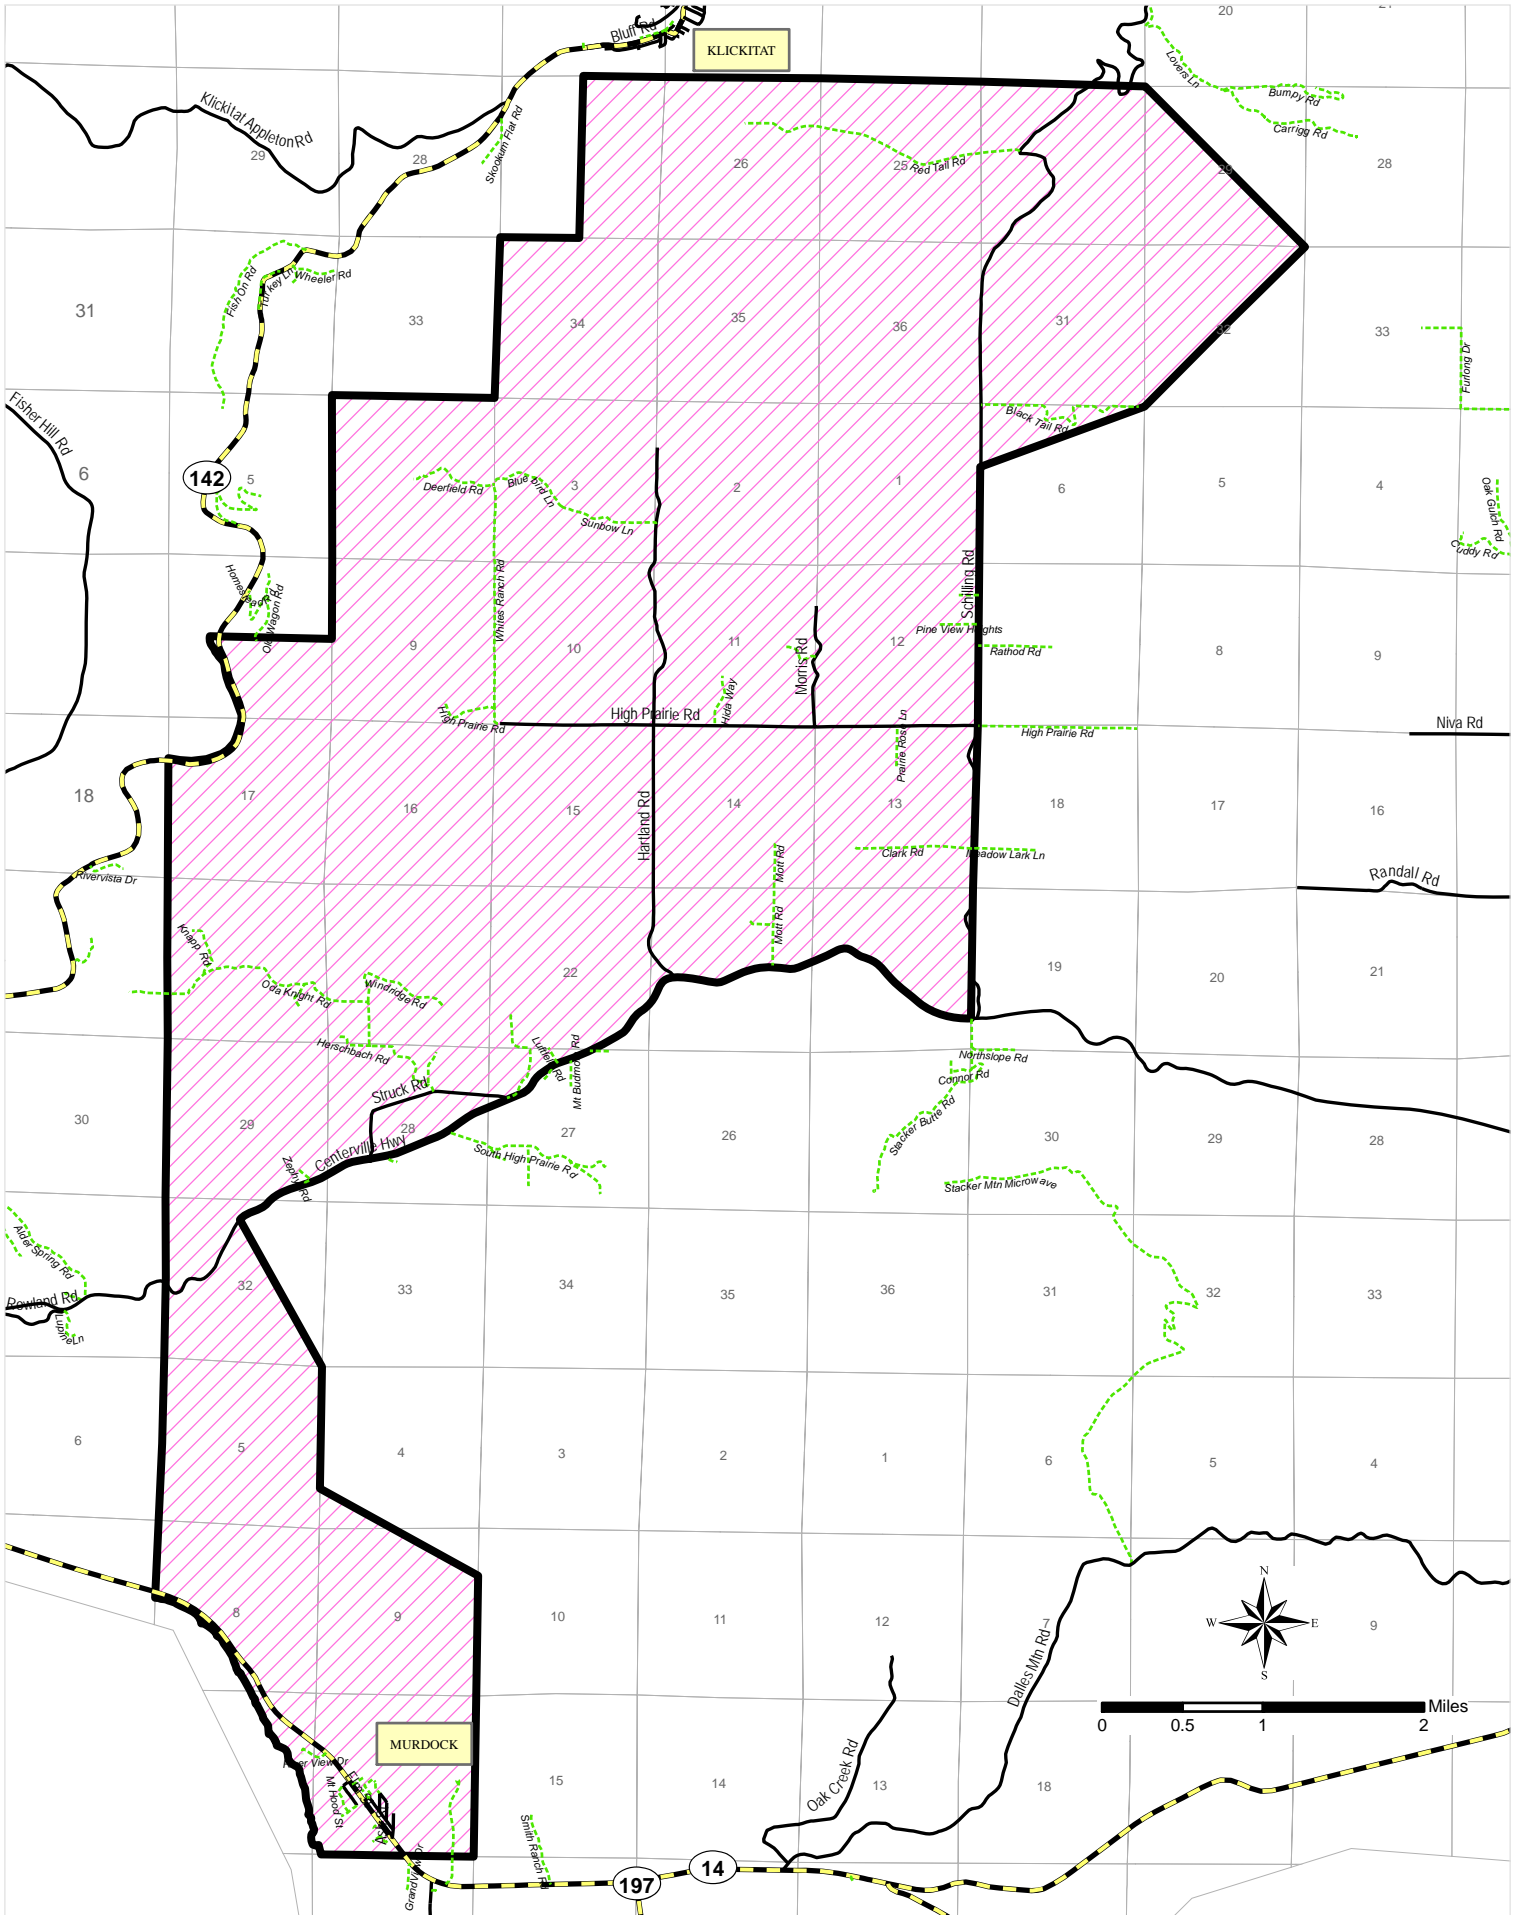

ALDER CREEK PRECINCT

ALDERDALE PRECINCT

APPLETON PRECINCT

BINGEN PRECINCT

CENTERVILLE PRECINCT

COLUMBUS PRECINCT

EAST KLICKITAT PRECINCT

EAST LYLE PRECINCT

FRUIT VALLEY PRECINCT

GLENWOOD PRECINCT

GOLDENDALE 1 PRECINCT

GOLDENDALE 2 PRECINCT

GOLDENDALE 3 PRECINCT

HIGH PRAIRIE PRECINCT

HUSUM PRECINCT

LYLE PRECINCT

APPLETON

LYLE

0 0.5 1 2 Miles

MTN BROOK PRECINCT

NORTH DALLES PRECINCT

NORTH FRUIT VALLEY PRECINCT

0 0.4 0.8 1.6 Miles

ORCHARD HEIGHTS PRECINCT

RIVER PRECINCT

TROUT LAKE PRECINCT

0 0.5 1 2 Miles

WEST KLICKITAT PRECINCT

WHITE SALMON PRECINCT

25

WISHRAM PRECINCT

WOODLAND PRECINCT